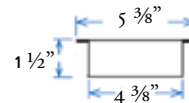

Available in:

- ☐ white
- ☒ bronze
- ☐ black

Base Converter

Sold in any quantity.

Base, converts lights and caps to fit 4 5/8" post. This base converter must be used with 5000 or 6000 series post caps. EX: PCA5068

- Item #: **TLAP-6040** - White
- Item #: **TLAP-6045** - Bronze
- Item #: **TLAP-6048** - Black