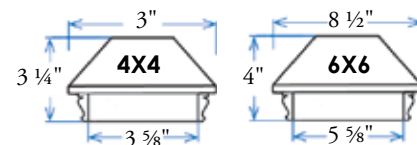

Tiffany Style Solar Light - Mission

Sold in any quantity.

Solar Tiffany style light with 2 LED bulbs and wood skirt. Requires 2 ea. AA rechargeable batteries (included). Solar panels and batteries are not covered under warranty.

Item #: **STM1C1** - Cedar - 3 5/8"
Item #: **STM1T1** - Treated - 3 5/8"

Item #: **STM1C1E** - Cedar - 5 5/8"
Item #: **STM1T1E** - Treated - 5 5/8"