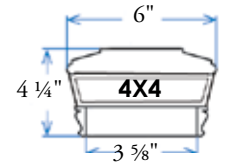

Polaris Tall Solar Light- Bronze

Sold in any quantity.

Tall flat top LED aluminum solar lights with ribbed glass panels. Requires 2 ea. AA rechargeable batteries (included). Solar panels and batteries are not covered under warranty.

Item #: **SLW-6045** - 3 5/8" X 3 5/8"
Item #: **SLA-6045** - 4 1/16" X 4 1/16"
Item #: ***SLT-6045** - 4 3/8" X 4 3/8"
Item #: **SLW-8045** - 5 5/8" X 5 5/8" (+)