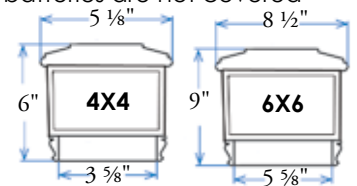

THIS CAP MAY BE USED ON MORE POST SIZES BY CHANGING THE BASE, PLEASE SEE PAGE 148 FOR MORE OPTIONS
(+) 5 5/8 version has 4 L.E.D lights