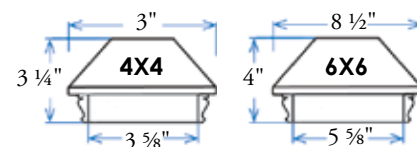

Tiffany Style Solar Light - Sunflower

Sold in any quantity.

Solar Tiffany style light with 2 LED bulbs and wood skirt. Requires 2 ea. AA rechargeable batteries (included). Solar panels and batteries are not covered under warranty.

Item #: **STSC1** - Cedar - 3 5/8"
Item #: **STST1** - Treated - 3 5/8"

Item #: **STSC1E** - Cedar - 5 5/8"
Item #: **STST1E** - Treated - 5 5/8"