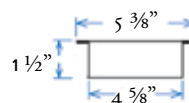

Available in:

- ☐ white
- ☒ bronze
- ☐ black

Base Converter

Sold in any quantity.

Base, converts lights and caps to fit 5 1/16" post. This base converter must be used with 5000 or 6000 series post caps. EX: PCA5068

- Item #: **FLAP-6040** - White
- Item #: **FLAP-6045** - Bronze
- Item #: **FLAP-6048** - Black