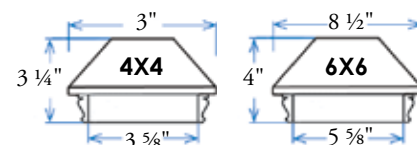

Low Profile Solar Light - Stainless

Sold in any quantity.

Solar low profile style post cap with beveled edge glass panels and wood skirt. Requires 2 ea. AA rechargeable batteries (included). Solar panels and batteries are not covered under warranty.

Item #: **SC12S** - Cedar - 3 5/8" X 3 5/8"
Item #: **ST12S** - Treated - 3 5/8" X 3 5/8"

Tiffany Style Solar Light - California Grape

Sold in any quantity.

Solar Tiffany style light with 2 LED bulbs and wood skirt. Requires 2 ea. AA rechargeable batteries (included). Solar panels and batteries are not covered under warranty.

Item #: **STGC1** - Cedar - 3 5/8"
Item #: **STGT1** - Treated - 3 5/8"

Item #: **STGC1E** - Cedar - 5 5/8"
Item #: **STGT1E** - Treated - 5 5/8"

Tiffany Style Solar Light - Sunflower

Sold in any quantity.

Solar Tiffany style light with 2 LED bulbs and wood skirt. Requires 2 ea. AA rechargeable batteries (included). Solar panels and batteries are not covered under warranty.

Item #: **STSC1** - Cedar - 3 5/8"
Item #: **STST1** - Treated - 3 5/8"

Item #: **STSC1E** - Cedar - 5 5/8"
Item #: **STST1E** - Treated - 5 5/8"

Tiffany Style Solar Light - Mission

Sold in any quantity.

Solar Tiffany style light with 2 LED bulbs and wood skirt. Requires 2 ea. AA rechargeable batteries (included). Solar panels and batteries are not covered under warranty.

Item #: **STM1C1** - Cedar - 3 5/8"
Item #: **STM1T1** - Treated - 3 5/8"

Item #: **STM1C1E** - Cedar - 5 5/8"
Item #: **STM1T1E** - Treated - 5 5/8"