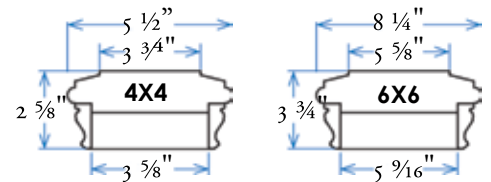

Polaris Tall Solar Light- White

Sold in any quantity.

Tall flat top LED aluminum solar lights with ribbed glass panels. Requires 2 ea. AA rechargeable batteries (included). Solar panels and batteries are not covered under warranty.

Item #: **SLW-6040** - 3 5/8" X 3 5/8"
Item #: **SLA-6040** - 4 1/16" X 4 1/16"
Item #: ***SLT-6040** - 4 5/8" X 4 5/8"
Item #: **SLF-6040** - 5 1/16" X 5 1/16"
Item #: **SLW-8040** - 5 5/8" X 5 5/8" (+)