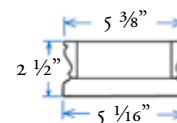

Available in:

- ☐ white
- ☒ black

Base Converter

Sold in any quantity.

Base, converts lights and caps to fit 6 1/16" post. To be used **ONLY** with **5 5/8" 8000 Series** post caps and lights.

- Item #: **GLAP-8040** - White
- Item #: **GLAP-8048** - Black