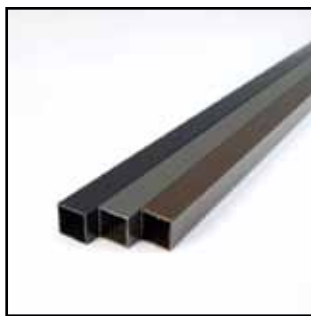

Available in:

- black
- bronze
- ham. bronze