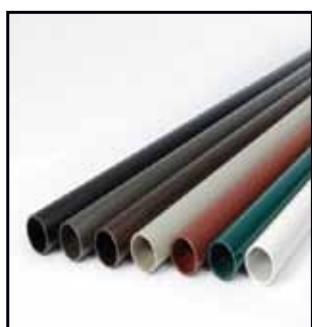

Available in:

black
bronze
ham. bronze
clay
rust
green
white

26" Round 10 Pack Aluminum Balusters

Sold in packs of 10.

26" x 3/4" Round Baluster designed for 36" rail height, each baluster is individually poly bagged for added protection

Item # 301200 - Black
Item # 301202 - Bronze
Item # 301207 - Hammered Bronze
Item # 301204 - Clay
Item # 301208 - Rust
Item # 301206 - Green
Item # 301210 - White

Please use 2.67 balusters per lineal foot for estimating purposes