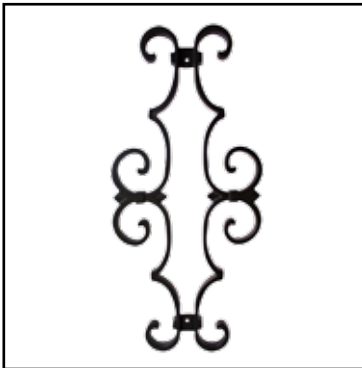

Available in:

- black
- bronze
- ham. bronze
- clay
- rust
- green
- white

New England Aluminum Centerpiece

Sold in any quantity.

New England centerpiece can be installed prior to or after baluster installation with self tapping color matched screws. Designed to be used with 3/4" round or square balusters (Dimensions: 8" x 17")

- **Item # 301570** - Black
- **Item # 301572** - Bronze
- **Item # 301582** - Hammered Bronze
- **Item # 301574** - Clay
- **Item # 301578** - Rust
- **Item # 301576** - Green
- **Item # 301580** - White