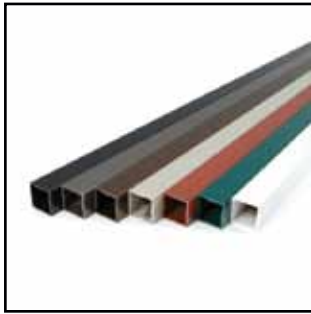

Available in:

- black
- bronze
- ham. bronze
- clay
- rust
- green
- white