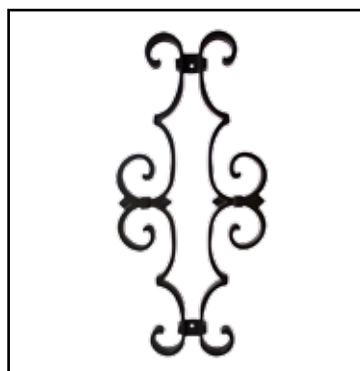

Available in:

- black
- bronze
- ham. bronze
- clay
- rust
- green
- white

New England Aluminum Centerpiece

Sold in any quantity.

New England centerpiece can be installed prior to or after baluster installation with self tapping color matched screws. Designed to be used with 3/4" round or square balusters. (Dimensions: 8" x 17")

- Item # 301570 - Black
- Item # 301572 - Bronze
- Item # 301582 - Hammered Bronze
- Item # 301574 - Clay
- Item # 301578 - Rust
- Item # 301576 - Green
- Item # 301580 - White