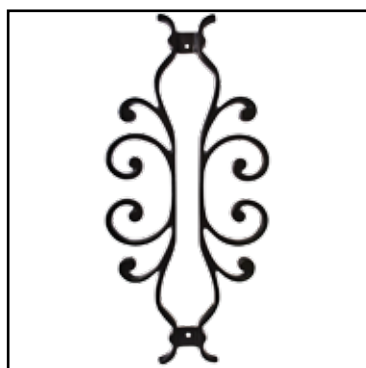

Available in:

- black
- bronze
- ham. bronze
- clay
- rust
- green
- white

American Heritage Aluminum Centerpiece

Sold in any quantity.

American Heritage centerpiece can be installed prior to or after baluster installation with self tapping color matched screws. Designed to be used with 3/4" round or square balusters. (Dimensions: 7" x 15")

- Item # 301584 - Black
- Item # 301586 - Bronze
- Item # 301596 - Hammered Bronze
- Item # 301588 - Clay
- Item # 301592 - Rust
- Item # 301590 - Green
- Item # 301594 - White