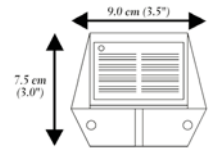

Deck and Wall Solar Light - Copper

Sold in any quantity.

Innovative solar light creates a soft light to accent decks, stairways, patios and gardens. Installs with two screws to the side of a post or any flat surface. Requires 2 ea. Ni-MH rechargeable batteries (included). **Solar panels and batteries are not covered under warranty.** Light color - 7000K.

Item #: SL177