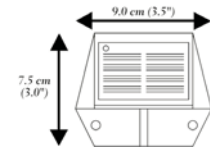

Solar Lights Guidelines:

- Solar lights require 12 hours of direct sunlight to fully charge.
  - Solar collector must be kept clean.
- If lights are under performing - exchange batteries with fully charged rechargeable batteries (Ni-MH).