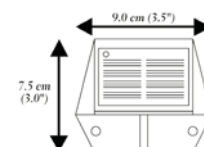

DIMENSIONS NOTED ARE ACTUAL OPENING SIZE

Regal Solar Post Cap - White

Sold in any quantity.

4"x4" solar light made from PVC and includes 4 surface mount LEDs. Designed to cascade light down the outside walls of the cap and surrounding area. Requires 2 ea. Ni-MH rechargeable batteries (included). **Solar panels and batteries are not covered under warranty.** Light color - 9000K.

Item #: SL078W - 4" X 4"

Prestige Solar Post Cap - White

Sold in any quantity.

Made from white PVC, this light offers a unique design and high output LEDs. Requires 2 ea. Ni-MH rechargeable batteries (included). **Solar panels and batteries are not covered under warranty.** Light color - 7500 - 9000K.

Item #: SL079W - 3-5/8" / 4" X 4"

Item #: SL085W - 5" X 5" / 4-3/4"

Prestige Solar Post Cap - Copper

Sold in any quantity.

Made from electroplated copper, this light offers a unique design and high output LEDs. Requires 2 ea. Ni-MH rechargeable batteries (included). **Solar panels and batteries are not covered under warranty.** Light color - 7500 - 9000K.

Item #: SL079C - 3-5/8" / 4" X 4"

Item #: SL086 - 5-5/8" X 5-5/8"

Deck and Wall Solar Light - Black

Sold in any quantity.

Innovative solar light creates a soft light to accent decks, stairways, patios and gardens. Installs with two screws to the side of a post or any flat surface. Requires 2 ea. Ni-MH rechargeable batteries (included). **Solar panels and batteries are not covered under warranty.** Light color - 7000K.

Item #: SL178