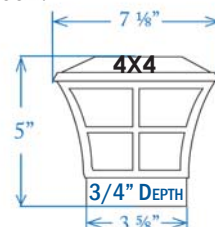

Deck and Wall Solar Light - Black

Sold in any quantity.

Innovative solar light creates a soft light to accent decks, stairways, patios and gardens. Installs with two screws to the side of a post or any flat surface. Requires 2 ea. Ni-MH rechargeable batteries (included). **Solar panels and batteries are not covered under warranty.** Light color - 7000K.

Item #: SL178