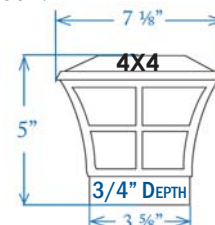

Prestige Solar Post Cap - Copper

Sold in any quantity.

Made from electroplated copper, this light offers a unique design and high output LEDs. Requires 2 ea. Ni-MH rechargeable batteries (included). **Solar panels and batteries are not covered under warranty.** Light color - 7500 - 9000K.

Item #: SL079C - 3-5/8" / 4" X 4"

Item #: SL086 - 5-5/8" X 5-5/8"