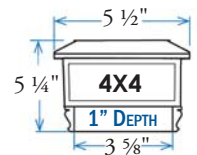

Colonial Solar Post Cap - Black

Sold in any quantity.

Made from powder coated cast aluminum and pebbled glass, this cap has two high output LEDs that can stay lit for up to 12 hours. Requires 1 ea. Ni-MH rechargeable battery (included). **Solar panels and batteries are not covered under warranty.** Light color - 7000K.

- Item #: **SL088** - 3-9/16"