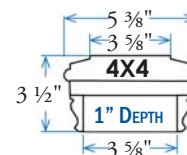

Gemini Solar Post Cap - Bronze

Sold in any quantity.

Flat top LED aluminum solar light with frosted glass windows. Requires 2 ea. AA rechargeable batteries (included). **Solar panels and batteries are not covered under warranty.** Light color - 7000 - 8000K.

- Item #: STW-5035 - 3-5/8"
- Item #: STA-6045 - 4-1/16"
- Item #: STC-6045 - 4-7/16"
- Item #: STT-6045 - 4-5/8"
- Item #: STF-6045 - 5-1/16"