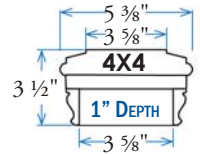

Gemini Solar Post Cap - Matte Black (Textured)

Sold in any quantity.

Flat top LED aluminum solar light with frosted glass windows. Requires 2 ea. AA rechargeable batteries (included). **Solar panels and batteries are not covered under warranty.** Light color - 7000 - 8000K.

- Item #: **STW-503MB** - 3-5/8"
- Item #: **STA-604MB** - 4-1/16"
- Item #: **STC-604MB** - 4-7/16"
- Item #: **STT-604MB** - 4-5/8"
- Item #: **STF-604MB** - 5-1/16"