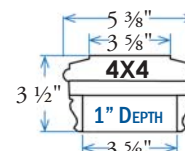

DIMENSIONS NOTED ARE ACTUAL OPENING SIZE

Imperial Solar Post Cap - Black

Sold in any quantity.

Contemporary, low profile aluminum solar light with illuminated band. Requires 1 ea. Ni-MH rechargeable battery (included). **Solar panels and batteries are not covered under warranty.** Light color - 6500 - 8000K.

- Item #: SL082B - 2" X 2" / 2-1/4" / 2-1/2"
- Item #: SL211B - 3-9/16" / 4" X 4"

Item #: TRA45B - 4-1/2" Adapter Only

Aries Solar Post Cap - Matte Black (Textured)

Sold in any quantity.

Aluminum flat top solar light with four LED down lights. Requires 2 ea. AA rechargeable batteries (included). **Solar panels and batteries are not covered under warranty.** Light color - 7000 - 8000K.

- Item #: SPW-503MB - 3-5/8"
- Item #: SPA-604MB - 4-1/16"
- Item #: SPC-604MB - 4-7/16"
- Item #: SPT-604MB - 4-5/8"
- Item #: SPF-604MB - 5-1/16"

Aries Solar Post Cap - Black

Sold in any quantity.

Aluminum flat top solar light with four LED down lights. Requires 2 ea. AA rechargeable batteries (included). **Solar panels and batteries are not covered under warranty.** Light color - 7000 - 8000K.

- Item #: SPW-5038 - 3-5/8"
- Item #: SPA-6048 - 4-1/16"
- Item #: SPC-6048 - 4-7/16"
- Item #: SPT-6048 - 4-5/8"
- Item #: SPF-6048 - 5-1/8"
- Item #: SPW-8048 - 5-9/16"

Zena Solar Post Cap - Matte Black (Textured)

Sold in any quantity.

Aluminum flat top solar light with LED band light. Requires 2 ea. AA rechargeable batteries (included). **Solar panels and batteries are not covered under warranty.** Light color - 7000 - 8000K.

- Item #: SSW-503MB - 3-5/8"
- Item #: SSA-604MB - 4-1/16"
- Item #: **SSC-604MB** - 4-7/16"
- Item #: **SST-604MB** - 4-5/8"
- Item #: SSF-604MB - 5-1/16"