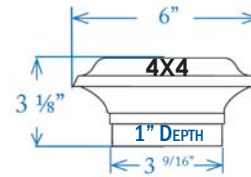

Imperial Solar Post Cap - White

Sold in any quantity.

Contemporary, low profile aluminum solar light with illuminated band. Requires 1 ea. Ni-MH rechargeable battery (included). **Solar panels and batteries are not covered under warranty.** Light color - 6500 - 8000K.

- Item #: SL211W - 3-9/16" / 4" X 4"
- Item #: SL214W - 5" X 5"

Item #: TRA45W - 4-1/2" Adapter Only

Aries Solar Post Cap - White

Sold in any quantity.

Aluminum flat top solar light with four LED down lights. Requires 2 ea. AA rechargeable batteries (included). **Solar panels and batteries are not covered under warranty.** Light color - 7000 - 8000K.

- Item #: SPW-5030 - 3-5/8"
- Item #: SPA-6040 - 4-1/16"
- Item #: SPC-6040 - 4-7/16"
- Item #: SPT-6040 - 4-5/8"
- Item #: SPF-6040 - 5-1/16"
- Item #: SPW-8040 - 5-9/16"