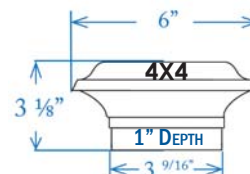

Imperial Solar Post Cap - Bronze

Sold in any quantity.

Contemporary, low profile aluminum solar light with illuminated band. Requires 1 ea. Ni-MH rechargeable battery (included). **Solar panels and batteries are not covered under warranty.** Light color - 6500 - 8000K.

Item #: SL211R - 3-9/16" / 4" X 4"

Item #: TRA45R - 4-1/2" Adapter Only

Aries Solar Post Cap - Bronze

Sold in any quantity.

Aluminum flat top solar light with four LED down lights. Requires 2 ea. AA rechargeable batteries (included). **Solar panels and batteries are not covered under warranty.** Light color - 7000 - 8000K.

- Item #: SPW-5035 - 3-5/8"
- Item #: SPC-6045 - 4-7/16"
- Item #: SPT-6045 - 4-5/8"
- Item #: SPW-8045 - 5-9/16"