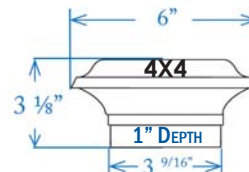

Imperial Solar Post Cap - Black

Sold in any quantity.

Contemporary, low profile aluminum solar light with illuminated band. Requires 1 ea. Ni-MH rechargeable battery (included). **Solar panels and batteries are not covered under warranty.** Light color - 6500 - 8000K.

- Item #: SL082B - 2" X 2" / 2-1/4" / 2-1/2"
- Item #: SL211B - 3-9/16" / 4" X 4"

Item #: TRA45B - 4-1/2" Adapter Only

Aries Solar Post Cap - Matte Black (Textured)

Sold in any quantity.

Aluminum flat top solar light with four LED down lights. Requires 2 ea. AA rechargeable batteries (included). **Solar panels and batteries are not covered under warranty.** Light color - 7000 - 8000K.

- Item #: SPW-503MB - 3-5/8"
- Item #: SPA-604MB - 4-1/16"
- Item #: SPC-604MB - 4-7/16"
- Item #: SPT-604MB - 4-5/8"
- Item #: SPF-604MB - 5-1/16"