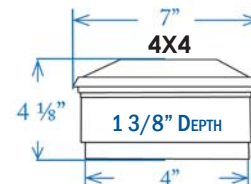

Prestige Solar Post Cap - White

Sold in any quantity.

Made from white PVC, this light offers a unique design and high output LEDs. Requires 2 ea. Ni-MH rechargeable batteries (included). **Solar panels and batteries are not covered under warranty.** Light color - 7500 - 9000K.

Item #: SL079W - 3-5/8" / 4" X 4"

Item #: SL085W - 5" X 5" / 4-3/4"