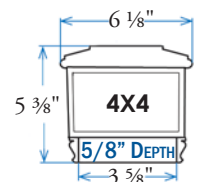

DIMENSIONS NOTED ARE ACTUAL OPENING SIZE

Zena Solar Post Cap - Black

Sold in any quantity.

Aluminum flat top solar light with LED band light. Requires 2 ea. AA rechargeable batteries (included). **Solar panels and batteries are not covered under warranty.** Light color - 7000 - 8000K.

- Item #: **SSW-5038** - 3-5/8"
- Item #: **SSA-6048** - 4-1/16"
- Item #: **SSC-6048** - 4-7/16"
- Item #: **SST-6048** - 4-5/8"
- Item #: **SSF-6048** - 5-1/16"

Gemini Solar Post Cap - Matte Black (Textured)

Sold in any quantity.

Flat top LED aluminum solar light with frosted glass windows. Requires 2 ea. AA rechargeable batteries (included). **Solar panels and batteries are not covered under warranty.** Light color - 7000 - 8000K.

- Item #: **STW-503MB** - 3-5/8"
- Item #: **STA-604MB** - 4-1/16"
- Item #: **STC-604MB** - 4-7/16"
- Item #: **STT-604MB** - 4-5/8"
- Item #: **STF-604MB** - 5-1/16"

Gemini Solar Post Cap - Black

Sold in any quantity.

Flat top LED aluminum solar light with frosted glass windows. Requires 2 ea. AA rechargeable batteries (included). **Solar panels and batteries are not covered under warranty.** Light color - 7000 - 8000K.

- Item #: **STW-5038** - 3-5/8"
- Item #: **STA-6048** - 4-1/16"
- Item #: **STC-6048** - 4-7/16"
- Item #: **STT-6048** - 4-5/8"
- Item #: **STF-6048** - 5-1/16"

Colonial Solar Post Cap - Black

Sold in any quantity.

Made from powder coated cast aluminum and pebbled glass, this cap has two high output LEDs that can stay lit for up to 12 hours. Requires 1 ea. Ni-MH rechargeable battery (included). **Solar panels and batteries are not covered under warranty.** Light color - 7000K.

- Item #: **SL088** - 3-9/16"