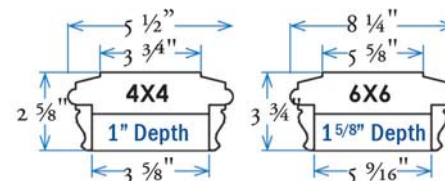

Zena Solar Post Cap - Matte Black (Textured)

Sold in any quantity.

Aluminum flat top solar light with LED band light. Requires 2 ea. AA rechargeable batteries (included). **Solar panels and batteries are not covered under warranty.** Light color - 7000 - 8000K.

- Item #: SSW-503MB - 3-5/8"
- Item #: SSA-604MB - 4-1/16"
- Item #: **SSC-604MB** - 4-7/16"
- Item #: **SST-604MB** - 4-5/8"
- Item #: SSF-604MB - 5-1/16"