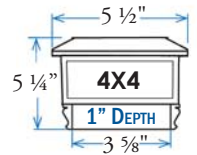

Gemini Solar Post Cap - Black

Sold in any quantity.

Flat top LED aluminum solar light with frosted glass windows. Requires 2 ea. AA rechargeable batteries (included). **Solar panels and batteries are not covered under warranty.** Light color - 7000 - 8000K.

- Item #: **STW-5038** - 3-5/8"
- Item #: **STA-6048** - 4-1/16"
- Item #: **STC-6048** - 4-7/16"
- Item #: **STT-6048** - 4-5/8"
- Item #: **STF-6048** - 5-1/16"