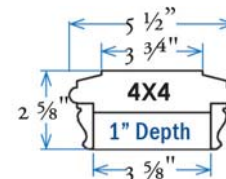

- Item #: SPW-503MB - 3-5/8"
- Item #: SPA-604MB - 4-1/16"
- Item #: SPC-604MB - 4-7/16"
- Item #: SPT-604MB - 4-5/8"
- Item #: SPF-604MB - 5-1/16"

**Aries Solar Post Cap - Black**

Sold in any quantity.