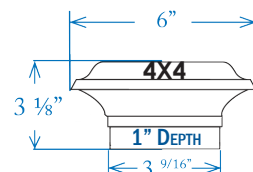

Item #: SL211R - 3-9/16" / 4" X 4"

Item #: TRA45R - 4-1/2" Adapter Only

**DIMENSIONS ARE ACTUAL OPENING SIZE**

**DekPro™ EFFEX Wireless Post Cap - White (Textured)**

Sold in any quantity.

Solar aluminum flat top post cap features warm white LED down lights on all 4 sides to cast light in all directions around the post. Features state of the art solar collector and long lasting lithium ion rechargeable battery pack. Light color - 3000 - 3500K.