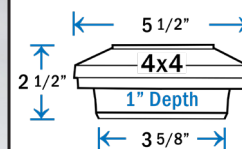

Imperial Solar Post Cap - White

Sold in any quantity.

Contemporary, low profile aluminum solar light with illuminated band. Requires 1 ea. Ni-MH rechargeable battery (included). **Solar panels and batteries are not covered under warranty.** Light color - 6500 - 8000K.

Item #: SL211W - 3-9/16" / 4" X 4"
Item #: SL214W - 5" X 5"

Item #: TRA45W - 4-1/2" Adapter Only