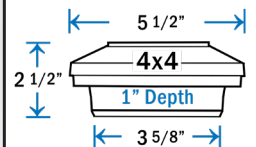

DIMENSIONS ARE ACTUAL OPENING SIZE

Cambridge Solar Post Cap - Black

Sold in any quantity.

Low profile 6x6 aluminum solar light with illuminated pebbled glass band. Requires 1 ea. Ni-MH rechargeable battery (included). **Solar panels and batteries are not covered under warranty.** Light color - 6500 - 8000K.

Item #: SLC771 - 5-5/8" / 6-1/8"

DekPro™ EFFEX Wireless Post Cap - Bronze (Textured)

Sold in any quantity.

Solar aluminum flat top post cap features warm white LED down lights on all 4 sides to cast light in all directions around the post. Features state of the art solar collector and long lasting lithium ion rechargeable battery pack. Light color - 3000 - 3500K.

Item # DPPCS3FCBT - 3-1/8"

DekPro™ EFFEX Wireless Post Cap - Bronze (Textured)

Sold in any quantity.

Solar aluminum flat top post cap features warm white LED down lights on all 4 sides to cast light in all directions around the post. Features state of the art solar collector and long lasting lithium ion rechargeable battery pack. Light color - 3000 - 3500K.

Item # DPPCS358FCBT - 3-5/8"
Item # DPPCS4FCBT - 4-1/8"

Imperial Solar Post Cap - Bronze

Sold in any quantity.

Contemporary, low profile aluminum solar light with illuminated band. Requires 1 ea. Ni-MH rechargeable battery (included). **Solar panels and batteries are not covered under warranty.** Light color - 6500 - 8000K.

Item #: SL211R - 3-9/16" / 4" X 4"

Item #: TRA45R - 4-1/2" Adapter Only