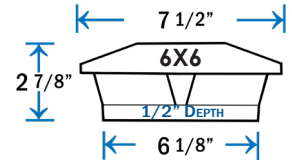

DekPro™ EFFEX Wireless Post Cap - Bronze (Textured)

Sold in any quantity.

Solar aluminum flat top post cap features warm white LED down lights on all 4 sides to cast light in all directions around the post. Features state of the art solar collector and long lasting lithium ion rechargeable battery pack. Light color - 3000 - 3500K.

Item # DPPCS3FCBT - 3-1/8"