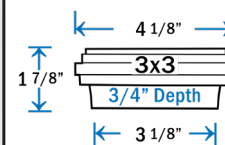

DekPro™ EFFEX Wireless Post Cap - Black (Textured)

Sold in any quantity.

Solar aluminum flat top post cap features warm white LED down lights on all 4 sides to cast light in all directions around the post. Features state of the art solar collector and long lasting lithium ion rechargeable battery pack. Light color - 3000 - 3500K.

Item # DPPCS358FABT - 3-5/8"
Item # DPPCS4FABT - 4-1/8"