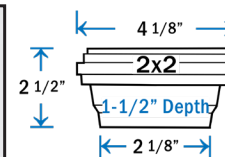

DekPro™ EFFEX Wireless Post Cap - Black (Textured)

Sold in any quantity.

Solar aluminum flat top post cap features warm white LED down lights on all 4 sides to cast light in all directions around the post. Features state of the art solar collector and long lasting lithium ion rechargeable battery pack. Light color - 3000 - 3500K.

Item # DPPCS3FABT - 3-1/8"