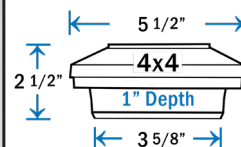

DIMENSIONS ARE ACTUAL OPENING SIZE

DekPro™ EFFEX Wireless Post Cap - Black (Textured)

Sold in any quantity.

Solar aluminum flat top post cap features warm white LED down lights on all 4 sides to cast light in all directions around the post. Features state of the art solar collector and long lasting lithium ion rechargeable battery pack. Light color - 3000 - 3500K.

Item # DPPCS2FABT - 2-1/8"

DekPro™ EFFEX Wireless Post Cap - Black (Textured)

Sold in any quantity.

Solar aluminum flat top post cap features warm white LED down lights on all 4 sides to cast light in all directions around the post. Features state of the art solar collector and long lasting lithium ion rechargeable battery pack. Light color - 3000 - 3500K.

Item # DPPCS3FABT - 3-1/8"

DekPro™ EFFEX Wireless Post Cap - Black (Textured)

Sold in any quantity.

Solar aluminum flat top post cap features warm white LED down lights on all 4 sides to cast light in all directions around the post. Features state of the art solar collector and long lasting lithium ion rechargeable battery pack. Light color - 3000 - 3500K.

Item # DPPCS358FABT - 3-5/8"
Item # DPPCS4FABT - 4-1/8"

Imperial Solar Post Cap - Black

Sold in any quantity.

Contemporary, low profile aluminum solar light with illuminated band. Requires 1 ea. Ni-MH rechargeable battery (included). **Solar panels and batteries are not covered under warranty.** Light color - 6500 - 8000K.

Item #: SL082B - 2" X 2" / 2-1/4" / 2-1/2"
Item #: SL211B - 3-9/16" / 4" X 4"

Item #: TRA45B - 4-1/2" Adapter Only