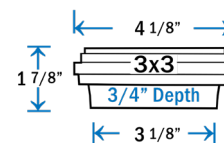

DekPro™ EFFEX Wireless Post Cap - White (Textured)

Sold in any quantity.

Solar aluminum flat top post cap features warm white LED down lights on all 4 sides to cast light in all directions around the post. Features state of the art solar collector and long lasting lithium ion rechargeable battery pack. Light color - 3000 - 3500K.

Item # DPPCS358FDWT - 3-5/8"
Item # DPPCS4FDWT - 4-1/8"