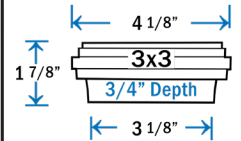

DekPro™ EFFEX Wireless Post Cap - Bronze (Textured)

Sold in any quantity.

Solar aluminum flat top post cap features warm white LED down lights on all 4 sides to cast light in all directions around the post. Features state of the art solar collector and long lasting lithium ion rechargeable battery pack. Light color - 3000 - 3500K.

Item # DPPCS358FCBT - 3-5/8"
Item # DPPCS4FCBT - 4-1/8"