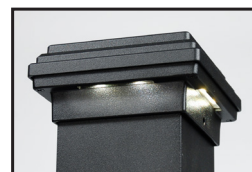

**DIMENSIONS ARE ACTUAL OPENING SIZE**

**DekPro™ EFFEX Wireless Post Cap - Black (Textured)**

Sold in any quantity.

Solar aluminum flat top post cap features warm white LED down lights on all 4 sides to cast light in all directions around the post. Features state of the art solar collector and long lasting lithium ion rechargeable battery pack. Light color - 3000 - 3500K.

Item # DPPCS2FABT - 2-1/8"

**DekPro™ EFFEX Wireless Post Cap - Black (Textured)**

Sold in any quantity.

Solar aluminum flat top post cap features warm white LED down lights on all 4 sides to cast light in all directions around the post. Features state of the art solar collector and long lasting lithium ion rechargeable battery pack. Light color - 3000 - 3500K.

Item # DPPCS3FABT - 3-1/8"

**DekPro™ EFFEX Wireless Post Cap - Black (Textured)**

Sold in any quantity.

Solar aluminum flat top post cap features warm white LED down lights on all 4 sides to cast light in all directions around the post. Features state of the art solar collector and long lasting lithium ion rechargeable battery pack. Light color - 3000 - 3500K.

Item # DPPCS358FABT - 3-5/8"  
Item # DPPCS4FABT - 4-1/8"

**Imperial Solar Post Cap - Black**

Sold in any quantity.

Contemporary, low profile aluminum solar light with illuminated band. Requires 1 ea. Ni-MH rechargeable battery (included). **Solar panels and batteries are not covered under warranty.** Light color - 6500 - 8000K.