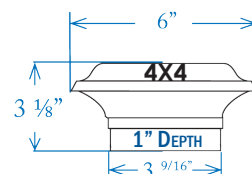

Item #: SL082B - 2" X 2" / 2-1/4" / 2-1/2"  
Item #: SL211B - 3-9/16" / 4" X 4"

Item #: TRA45B - 4-1/2" Adapter Only

**DIMENSIONS ARE ACTUAL OPENING SIZE**

**Cambridge Solar Post Cap - Black**

**Sold in any quantity.**