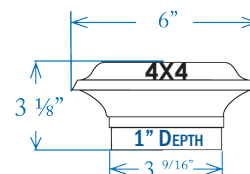

Imperial Solar Post Cap - Black