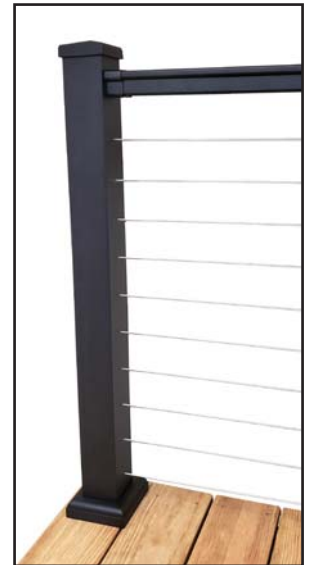

Available in:

Textured
Black

Oasis Intermediate Post - Pre-Drilled

Sold in any quantity.

3" Square surface mount post with pre-drilled 3/16" holes. Pre-drilled at 3-1/8" on center spacing. 10 holes for 36" rail, 12 holes for 42" rail. Pre-drilled for level brackets. Includes post cap and 1 piece skirt. 4-1/2" base plate has 3/8" holes spaced 3-3/4" on center for fasteners. Post skirt measures 5" wide.

36" Rail Height (3" x 38")

Item #: ORFX338CIPOSTTB

42" Rail Height (3" x 44")

Item #: ORFX344CIPOSTTB