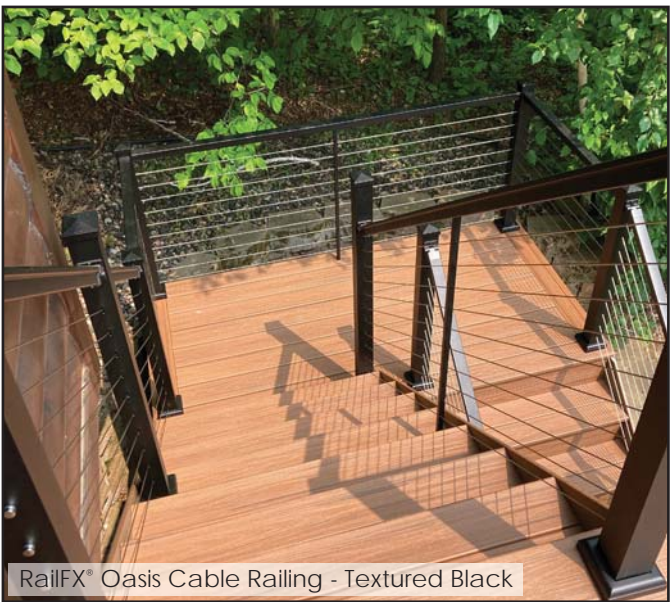

ACTUAL FREIGHT CHARGES WILL BE APPLIED TO RAILFX® ORDERS

Oasis Accessories and Replacement Parts Cont'd

Available in:

Textured
Black

Oasis #10 Machine Screw

Sold in Pairs.

10-24 machine screw. Used to attach level brackets to stair and multi-angle adapter brackets. Rail kits and brackets come with all screws included. Screw packs available for replacing lost / mis-placed screws.

Item # OPAN1024X437K

Oasis™ Aluminum Rail & Cable System ■ RailFX®