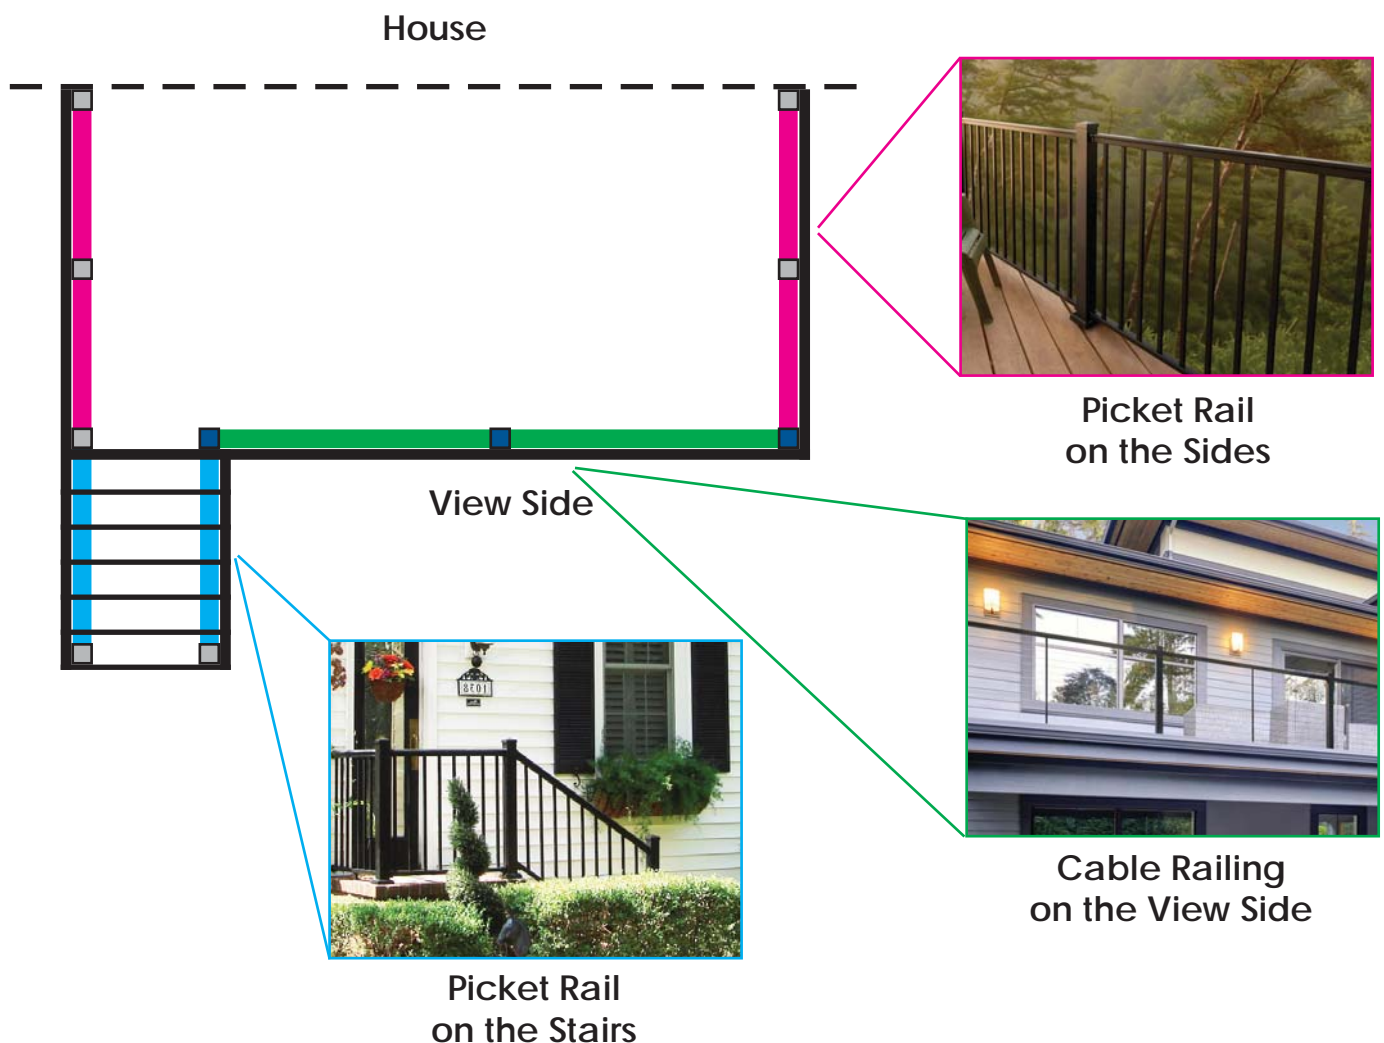

RailFX® Oasis™ Aluminum Picket Rail

RailFX® Oasis™ Picket railing system can be used with the Oasis Cable railing to value engineer the project. Cable can be ran on the "View" sides, while picket railing can be used on more discreet sides and stairs. Using picket rail in place of cable can reduce the overall cost of the project, while still allowing cable to be used on the views that matter most. See diagram below for reference.

RailFX® Oasis™ Picket is an aluminum rail with finely textured black powder coat finish. RailFX® Oasis™ brings simplicity and style together, allowing you to effortlessly achieve the perfect outdoor sanctuary. Made of extruded aluminum that will never rust, it is built to withstand the test of time with minimal maintenance.