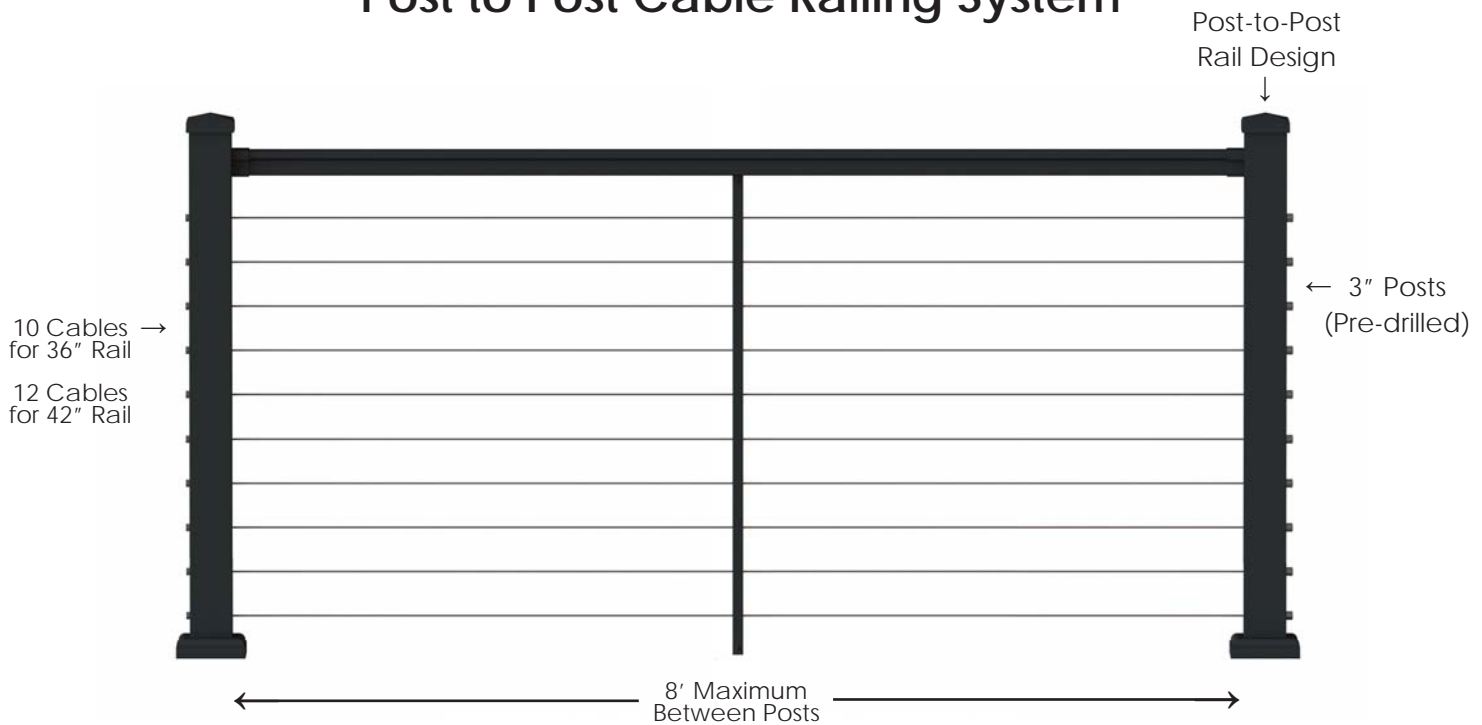

RailFX® Oasis™ Cable Railing

Post to Post Cable Railing System

Top Rail Profile

- **Post-to-Post Style**
- 3" Pre-Drilled Posts - Surface Mount
- 8' Post Spacing w/ Cable Brace in the Middle
- Level Posts are Pre-Drilled for Brackets
- 10 runs of cable for 36" rail, 12 runs of cable for 42" rail
- Interior / Exterior Use
- Black Textured Powder Coat Finish

RailFX® Oasis™ Aluminum Cable Railing System

RailFX® Oasis™ cable railing system an aluminum rail with finely textured black powder coat finish. 3" Posts are all pre-drilled for cable railing and posts can be spaced up to 8' apart. RailFX® Oasis™ brings simplicity and style together, allowing you to effortlessly achieve the perfect outdoor sanctuary. Made of extruded aluminum that will never rust, it is built to withstand the test of time with minimal maintenance.