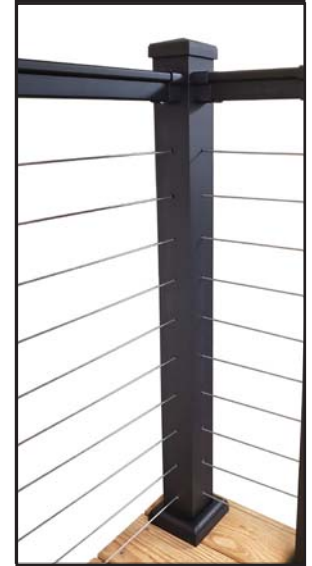

3" Square surface mount post with pre-drilled 3/16" holes. Pre-drilled at 3-1/8" on center spacing. 10 holes for 36" rail, 12 holes for 42" rail. Pre-drilled for level brackets. Includes post cap and 1 piece skirt. 4-1/2" base plate has 3/8" holes spaced 3-3/4" on center for fasteners. Post skirt measures 5" wide.

36" Rail Height (3" x 38")

Item #: ORFX338CIPOSTTB

42" Rail Height (3" x 44")

Item #: ORFX344CIPOSTTB

ACTUAL FREIGHT CHARGES WILL BE APPLIED TO RAILFX® ORDERS

3" RailFX® Oasis Aluminum Post - Cable

Available in:
 Textured Black

Oasis Corner Post - Pre-Drilled

Sold in any quantity.

3" Square surface mount post with pre-drilled 1/4" holes. Pre-drilled at 3-1/8" on center spacing. 10 holes for 36" rail, 12 holes for 42" rail. Pre-drilled for level brackets. Includes post cap, 1 piece skirt and internal corner rod. 4-1/2" base plate has 3/8" holes spaced 3-3/4" on center for fasteners. Post skirt measures 5" wide.

36" Rail Height (3" x 38")

Item #: ORFX338CCPOSTTB

42" Rail Height (3" x 44")

Item #: ORFX344CCPOSTTB

Available in:
 Textured Black

Oasis Stair End Post - Pre-Drilled

Sold in any quantity.

3" Square surface mount post with pre-drilled 29/64" holes on the outside and 3/16" holes on the inside. Pre-drilled at 3-1/8" on center spacing. 12 holes for 36" or 42" rail. Includes post cap, 1 piece skirt & baseplate with hardware. Base plate needs to be attached during installation. 4-1/2" base plate has 3/8" holes spaced 3-3/4" on center for fasteners. Post skirt measures 5" wide.