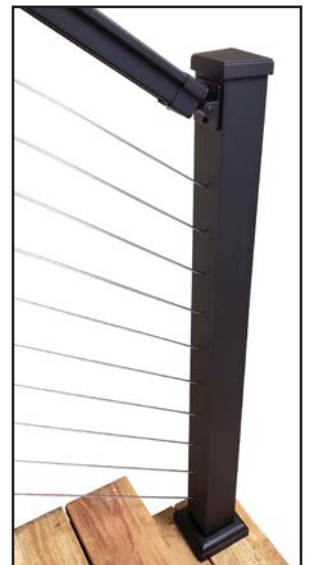

Oasis Corner Post - Pre-Drilled

Sold in any quantity.

3" Square surface mount post with pre-drilled 1/4" holes. Pre-drilled at 3-1/8" on center spacing. 10 holes for 36" rail, 12 holes for 42" rail. Pre-drilled for level brackets. Includes post cap, 1 piece skirt and internal corner rod. 4-1/2" base plate has 3/8" holes spaced 3-3/4" on center for fasteners. Post skirt measures 5" wide.

36" Rail Height (3" x 38")

Item #: ORFX338CCPOSTTB

42" Rail Height (3" x 44")

Item #: ORFX344CCPOSTTB

Available in:
 Textured Black

Oasis Stair End Post - Pre-Drilled

Sold in any quantity.

3" Square surface mount post with pre-drilled 29/64" holes on the outside and 3/16" holes on the inside. Pre-drilled at 3-1/8" on center spacing. 12 holes for 36" or 42" rail. Includes post cap, 1 piece skirt & baseplate with hardware. Base plate needs to be attached during installation. 4-1/2" base plate has 3/8" holes spaced 3-3/4" on center for fasteners. Post skirt measures 5" wide.

36" / 42" Rail Height (3" x 53")

Item #: ORFX353CSEPOSTTB

ACTUAL FREIGHT CHARGES WILL BE APPLIED TO RAILFX® ORDERS

3" RailFX® Oasis Aluminum Post - Cable

Available in:
Textured Black

Oasis Stair Intermediate Post - Pre-Drilled

Sold in any quantity.

3" Square surface mount post with pre-drilled 3/16" slotted holes to accommodate 30° - 40° stair angles. Pre-drilled at 3-1/8" on center spacing. 12 holes for 36" or 42" rail. Includes post cap, 1 piece skirt & baseplate with hardware. Base plate needs to be attached during installation. 4-1/2" base plate has 3/8" holes spaced 3-3/4" on center for fasteners. Post skirt measures 5" wide.