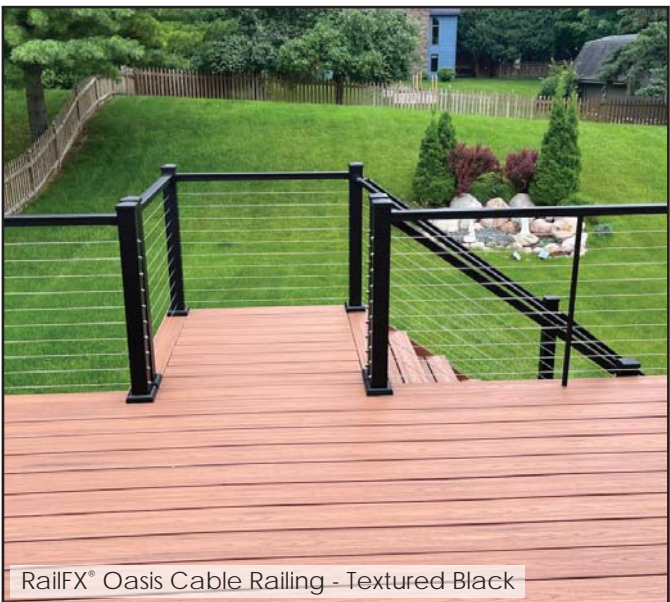

RailFX® Oasis Cable Railing - Textured Black

RailFX® Oasis Cable Railing - Textured Black

RailFX® Oasis Cable Railing - Textured Black