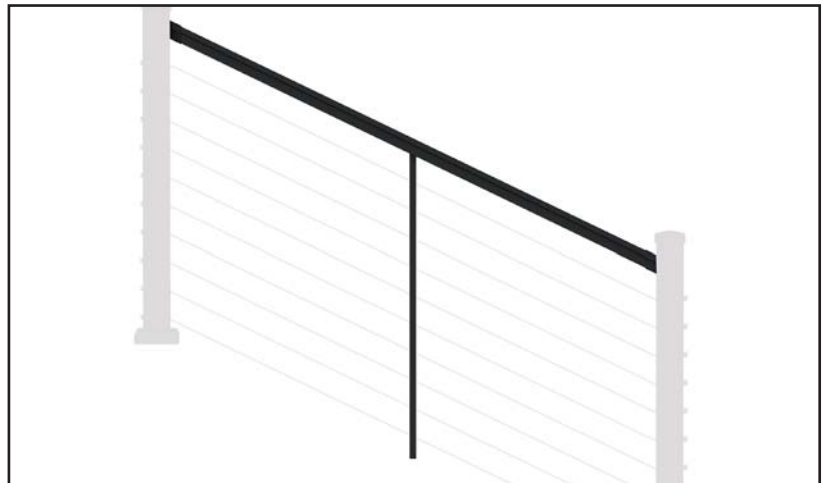

ACTUAL FREIGHT CHARGES WILL BE APPLIED TO RAILFX® ORDERS

Oasis Railing Top Rail Kits - Cable

Available in:
☒ Textured Black

8' Top Rail Kit - Level

Sold in Kits.

1 - 95" top rail, 2 top rail brackets, 1 cable brace with connectors.
Used for level rail to post attachment. Includes screws.

Item # ORFXCRK96-TXBL

Available in:
☒ Textured Black

8' Top Rail Kit - Stair

Sold in kits.

1 - 95" top rail, 2 stair top rail brackets, 1 cable brace with connectors.
Used for stair rail to post attachment. Includes screws.

Item # ORFXCRSK96-TXBL