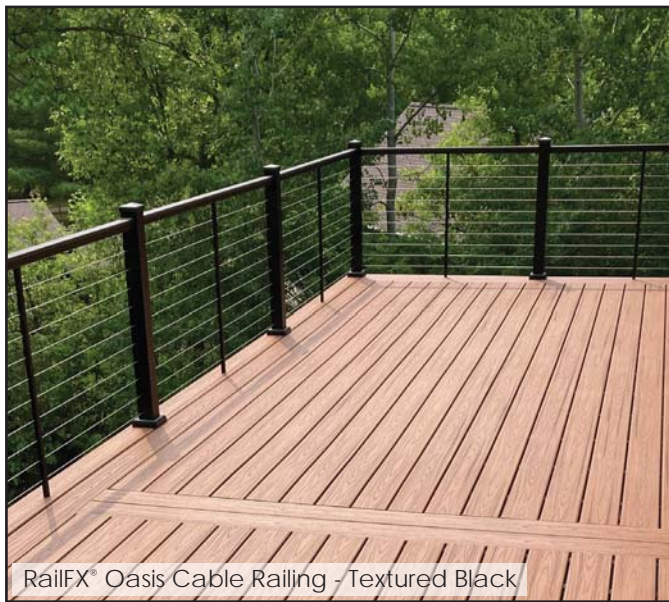

ACTUAL FREIGHT CHARGES WILL BE APPLIED TO RAILFX® ORDERS

Oasis Accessories and Replacement Parts Cont'd

Available in:

Textured
Black

Oasis #10 Machine Screw

Sold in Pairs.

10-24 machine screw. Used to attach level brackets to stair and multi-angle adapter brackets. Rail kits and brackets come with all screws included. Screw packs available for replacing lost / mis-placed screws.

Item # OPAN1024X437K

Oasis™ Aluminum Rail & Cable System ■ RailFX®