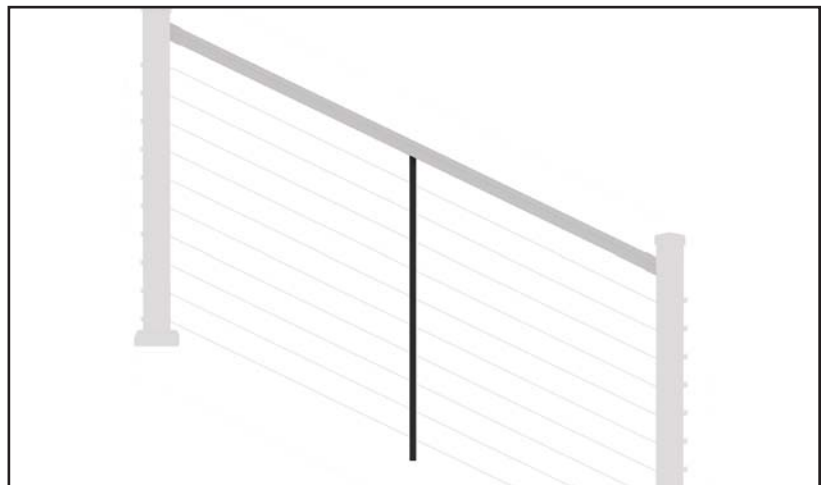

Item # ORFX42HCBKITTBL

Available in:

 Textured
 Black

Oasis Pre-Drilled Cable Brace - Stair

Sold in any quantity.

3/4" X 50" pre-drilled cable brace for stair rail.
 Includes connectors and screws.

Item # ORFX50HCBKITTBL