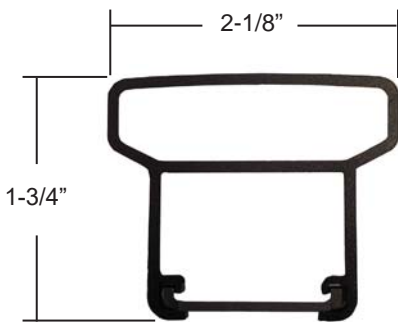

RailFX® Oasis™ Cable Railing

Post to Post Cable Railing System

Top Rail Profile

- **Post-to-Post Style**
- 3" Pre-Drilled Posts - Surface Mount
- 8' Post Spacing w/ Cable Brace in the Middle
- Level Posts are Pre-Drilled for Brackets
- 10 runs of cable for 36" rail, 12 runs of cable for 42" rail
- Interior / Exterior Use
- Black Textured Powder Coat Finish