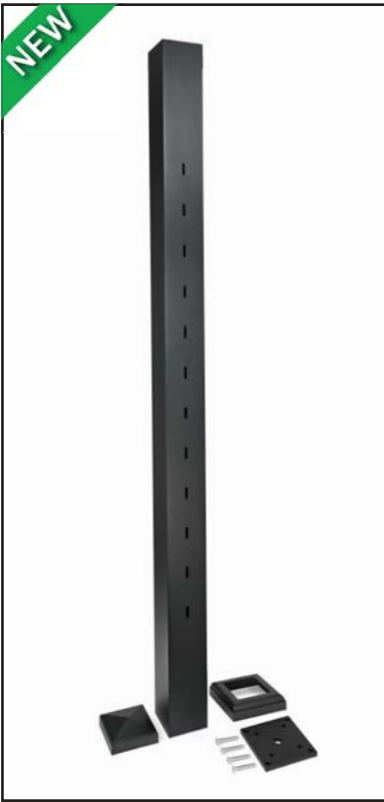

ACTUAL FREIGHT CHARGES WILL BE APPLIED TO RAILFX® ORDERS

3" RailFX® Oasis Aluminum Post - Cable

Available in:
Textured Black

Oasis Stair Intermediate Post - Pre-Drilled

Sold in any quantity.

3" Square surface mount post with pre-drilled 3/16" slotted holes to accommodate 30° - 40° stair angles. Pre-drilled at 3-1/8" on center spacing. 12 holes for 36" or 42" rail. Includes post cap, 1 piece skirt & baseplate with hardware. Base plate needs to be attached during installation. 4-1/2" base plate has 3/8" holes spaced 3-3/4" on center for fasteners. Post skirt measures 5" wide.

36" / 42" Rail Height (3" x 53")

Item #: ORFX353CSIPOSTTB