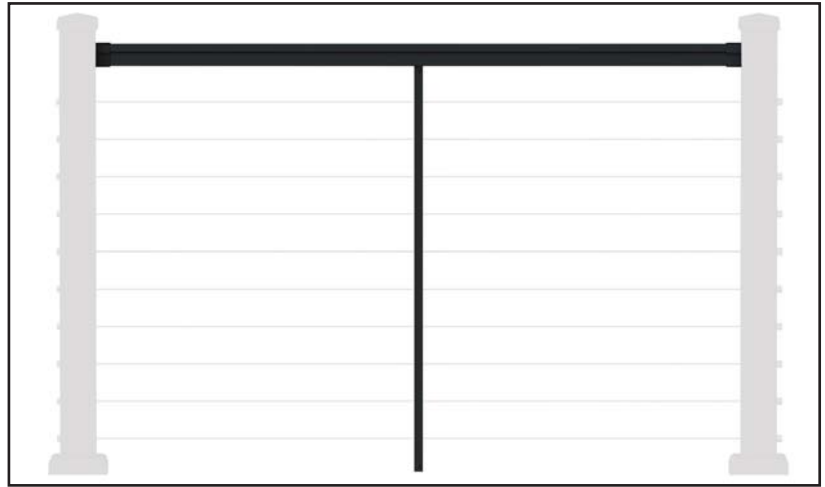

Available in:
☒ Textured Black

8' Top Rail Kit - Stair

Sold in kits.

1 - 95" top rail, 2 stair top rail brackets, 1 cable brace with connectors.
Used for stair rail to post attachment. Includes screws.

Item # ORFXCRSK96-TXBL