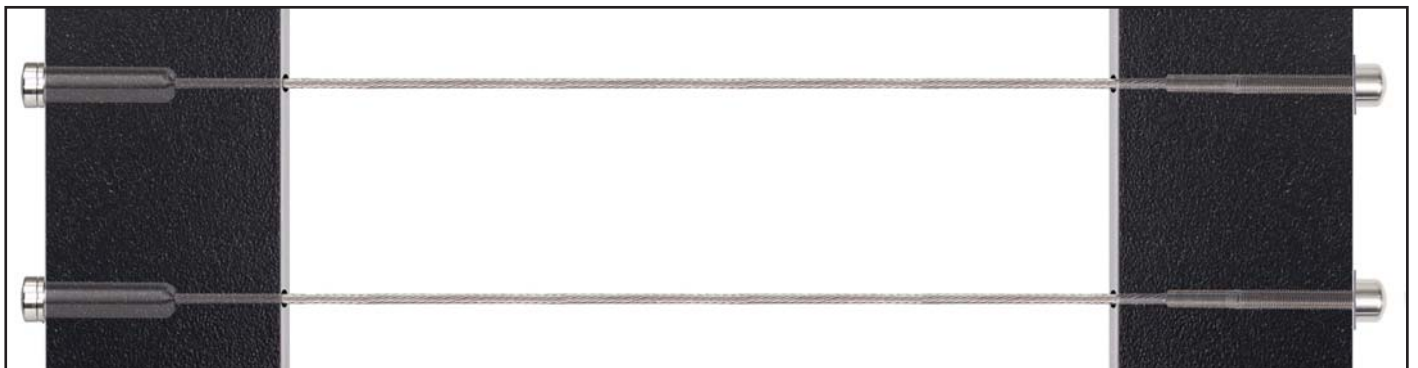

InvisiCable™ Kit for Oasis

Sold in kits.

Cable railing kit made from 1/8" high quality 316 grade stainless steel. Includes 1 strand of cable with 2.75" threaded stud on one end, Pull-Lock™ fitting, washers, nut and 2 end caps.

- Item #: IC05 - 5' Cable Kit
- Item #: IC10 - 10' Cable Kit
- Item #: IC15 - 15' Cable Kit
- Item #: IC20 - 20' Cable Kit
- Item #: IC25 - 25' Cable Kit
- Item #: IC30 - 30' Cable Kit
- Item #: IC40 - 40' Cable Kit
- Item #: IC50 - 50' Cable Kit
- Item #: IC60 - 60' Cable Kit
- Item #: IC70 - 70' Cable Kit