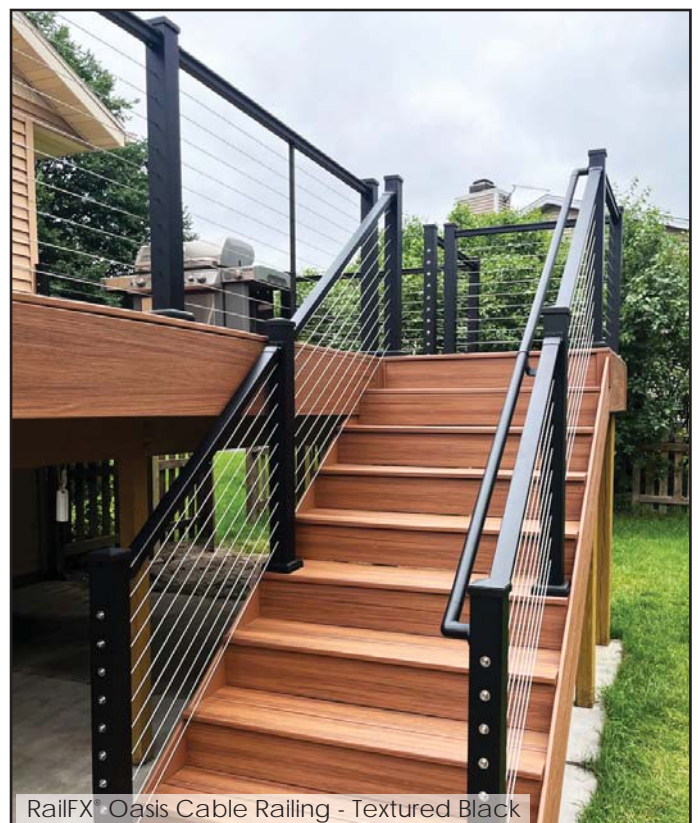

RailFX® Oasis Cable Railing - Textured Black