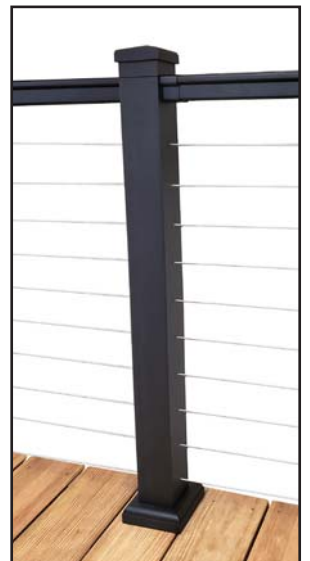

ACTUAL FREIGHT CHARGES WILL BE APPLIED TO RAILFX® ORDERS

3" RailFX® Oasis Aluminum Post - Cable

Available in:

Textured
Black

Oasis End Post - Pre-Drilled

Sold in any quantity.

3" Square surface mount post with pre-drilled 29/64" holes on the outside and 3/16" holes on the inside. Pre-drilled at 3-1/8" on center spacing. 10 holes for 36" rail, 12 holes for 42" rail. Pre-drilled for level brackets. Includes post cap and 1 piece skirt. 4-1/2" base plate has 3/8" holes spaced 3-3/4" on center for fasteners. Post skirt measures 5" wide.

36" Rail Height (3" x 38")

Item #: ORFX338CEPOSTTB

42" Rail Height (3" x 44")

Item #: ORFX344CEPOSTTB

Available in:

Textured
Black

Oasis Intermediate Post - Pre-Drilled

Sold in any quantity.

3" Square surface mount post with pre-drilled 3/16" holes. Pre-drilled at 3-1/8" on center spacing. 10 holes for 36" rail, 12 holes for 42" rail. Pre-drilled for level brackets. Includes post cap and 1 piece skirt. 4-1/2" base plate has 3/8" holes spaced 3-3/4" on center for fasteners. Post skirt measures 5" wide.

36" Rail Height (3" x 38")

Item #: ORFX338CIPOSTTB

42" Rail Height (3" x 44")

Item #: ORFX344CIPOSTTB