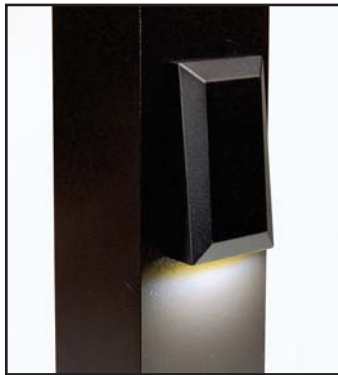

ACTUAL FREIGHT CHARGES APPLY TO ALL DEKPRO^{TM} PRESTIGE RAIL ORDERS

1. Available in:
2. Absolute Black
   - Cocoa Bronze
   - Dream White
   - Maple Cream

DekPro^{TM} EFFEX Vertical Post Light

Sold in any quantity.

LED Vertical Post Light fits posts 2" or wider and is great for illuminating decks or walkways. Features 2 ea. - 3' Quick Connect leads for easy wiring. Draws **1 watt** per fixture. Measures 3-1/2"H x 1-3/4"W x 7/8"T. Casts light approx. 3-6 feet. Light color - 3000 - 3500K.

- Item # DPPLABT - Absolute Black
- Item # DPPLCBT - Cocoa Bronze
- Item # DPPLDWT - Dream White
- Item # DPPLMCT - Maple Cream