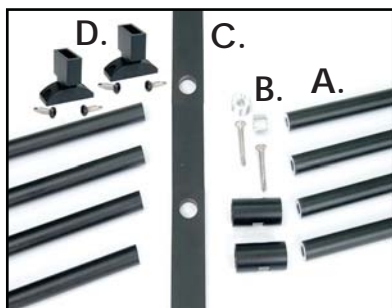

Level Kit Includes:

- A. 8 - 5/8" Diameter Horizontal Balusters
- B. 16 - Level Horizontal Baluster Connectors w/ Fasteners
- C. 1 - Mid-Rail Support
- D. 2 - Mid-Rail Support Connector Shoes w/ Fasteners