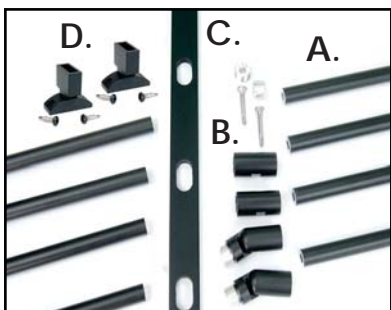

Stair Kit Includes:

- A. 8 - 5/8" Diameter Horizontal Balusters
- B. 16 - Stair Horizontal Baluster Connectors w/ Fasteners
- C. 1 - Mid-Rail Support
- D. 2 - Mid-Rail Support Connector Shoes w/ Fasteners