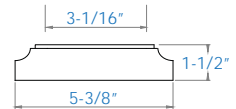

ACTUAL FREIGHT CHARGES APPLY TO ALL DEKPRO™ PRESTIGE RAIL ORDERS

1. Available in:
2. Absolute Black
   - Cocoa Bronze
   - Dream White
   - Maple Cream

Post Cap - Replacement

Sold in any quantity.

Pyramid style powder coated post caps for 3" and 4" posts.

3" Post Cap

- Item # PR3PCAPABT - Absolute Black
- Item # PR3PCAPCBT - Cocoa Bronze
- Item # PR3PCAPDWT - Dream White
- Item # PR3PCAPMCT - Maple Cream

4" Post Cap

- Item # PR4PCAPABT - Absolute Black
- Item # PR4PCAPCBT - Cocoa Bronze
- Item # PR4PCAPDWT - Dream White
- Item # PR4PCAPMCT - Maple Cream

1. Available in:
2. Absolute Black
   - Cocoa Bronze
   - Dream White
   - Maple Cream

Post Skirt - Replacement

Sold in any quantity.

2 piece skirts for both 3" and 4" posts.

3" Post Skirt (2 piece)

- Item # PR3SKIRTABT - Absolute Black
- Item # PR3SKIRTCBT - Cocoa Bronze
- Item # PR3SKIRTDWT - Dream White
- Item # PR3SKIRTMCT - Maple Cream

4" Post Skirt (2 piece)

- Item # PR4SKIRTABT2PC - Absolute Black
- Item # PR4SKIRTCBT2PC - Cocoa Bronze
- Item # PR4SKIRTDWT2PC - Dream White
- Item # PR4SKIRTMCT2PC - Maple Cream

Aluminum Textured Rail Systems ■ DekPro™ Prestige