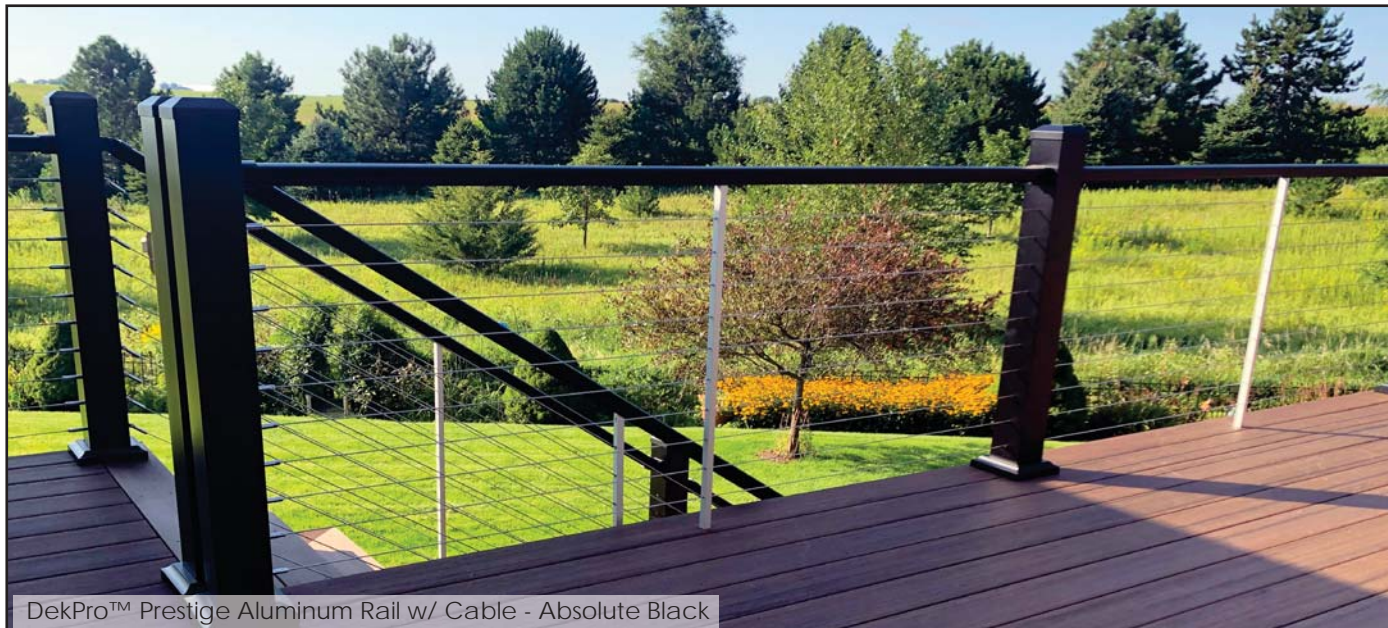

ACTUAL FREIGHT CHARGES APPLY TO ALL DEKPRO™ PRESTIGE RAIL ORDERS

Cable Railing w/ Aluminum Sleeves

DekPro™ Prestige Aluminum Rail w/ Cable - Absolute Black

Aluminum Textured Rail Systems ■ DekPro™ Prestige