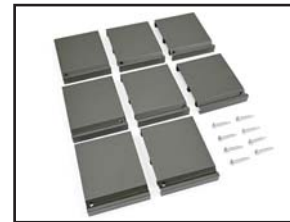

6" Column Locks (8 pc)

- Item # PR6LOCKABT - Absolute Black
- Item # PR6LOCKCBT - Cocoa Bronze
- Item # PR6LOCKDWT - Dream White

8" Column Locks (8 pc)

- Item # PR8LOCKABT - Absolute Black
- Item # PR8LOCKCBT - Cocoa Bronze
- Item # PR8LOCKDWT - Dream White