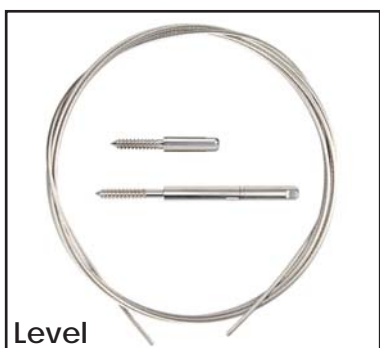

Cable Railing for DekPro™ Prestige 4" Sleeves

Level

FlexFX™ - Cable Fittings for Sleeves over Wood

Sold in any quantity.

Cable railing and fittings made in USA from high quality 316 grade stainless steel. Designed to work for aluminum sleeved wood posts. Pre-drill using 7/32" drill bit.

Level Cable Fittings

- Item #: RFXWLN1/8 - 1/8" Non-Tensioner
- Item #: RFXWLN1/8-10 - 1/8" Non-Tensioner (10 Pack)

- Item #: RFXWLT1/8 - 1/8" Tensioner
- Item #: RFXWLT1/8-10 - 1/8" Tensioner (10 Pack)