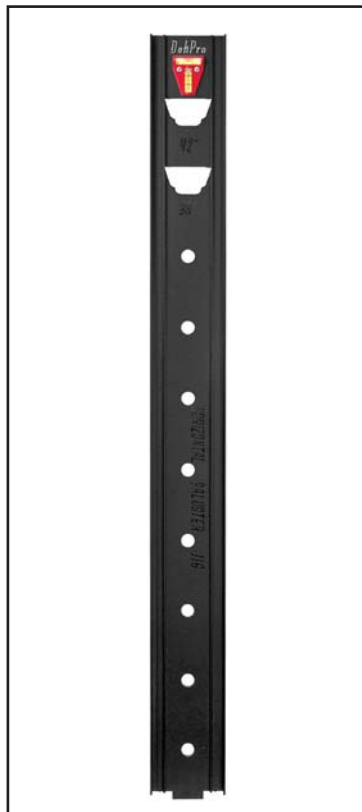

ACTUAL FREIGHT CHARGES APPLY TO ALL DEKPRO™ PRESTIGE RAIL ORDERS

Post Jig and Caps (Textured)

Available in:
☒ Black

Quick Jig Rail Guide - For Level Railing

Sold in any quantity.

Quick Jig rail guide allows the installer to easily locate and fasten top rail bracket as well as locate horizontal baluster railing without having to measure or center manually.
Fits 3" post, but can be used on 4" post if reversed (2-way level may have to be removed for 4" post)

Item # PRJIG3RR - 3" post jig for rod rail