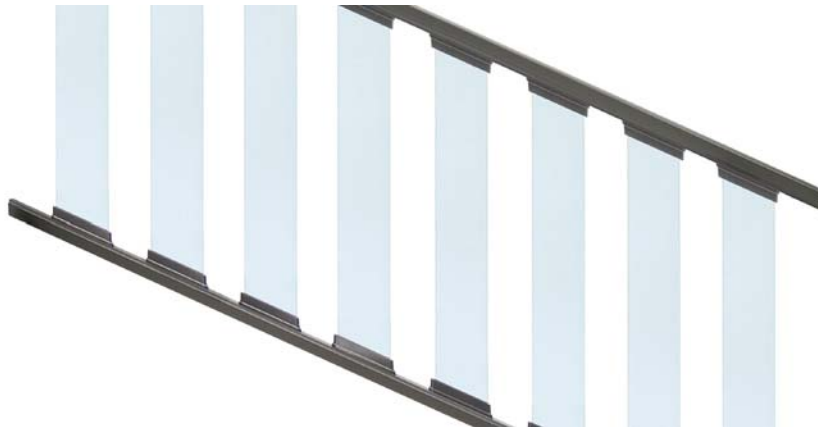

ACTUAL FREIGHT CHARGES APPLY TO ALL DEKPRO™ PRESTIGE RAIL ORDERS

DekPro™ Prestige Glass Stair Railing (Textured)