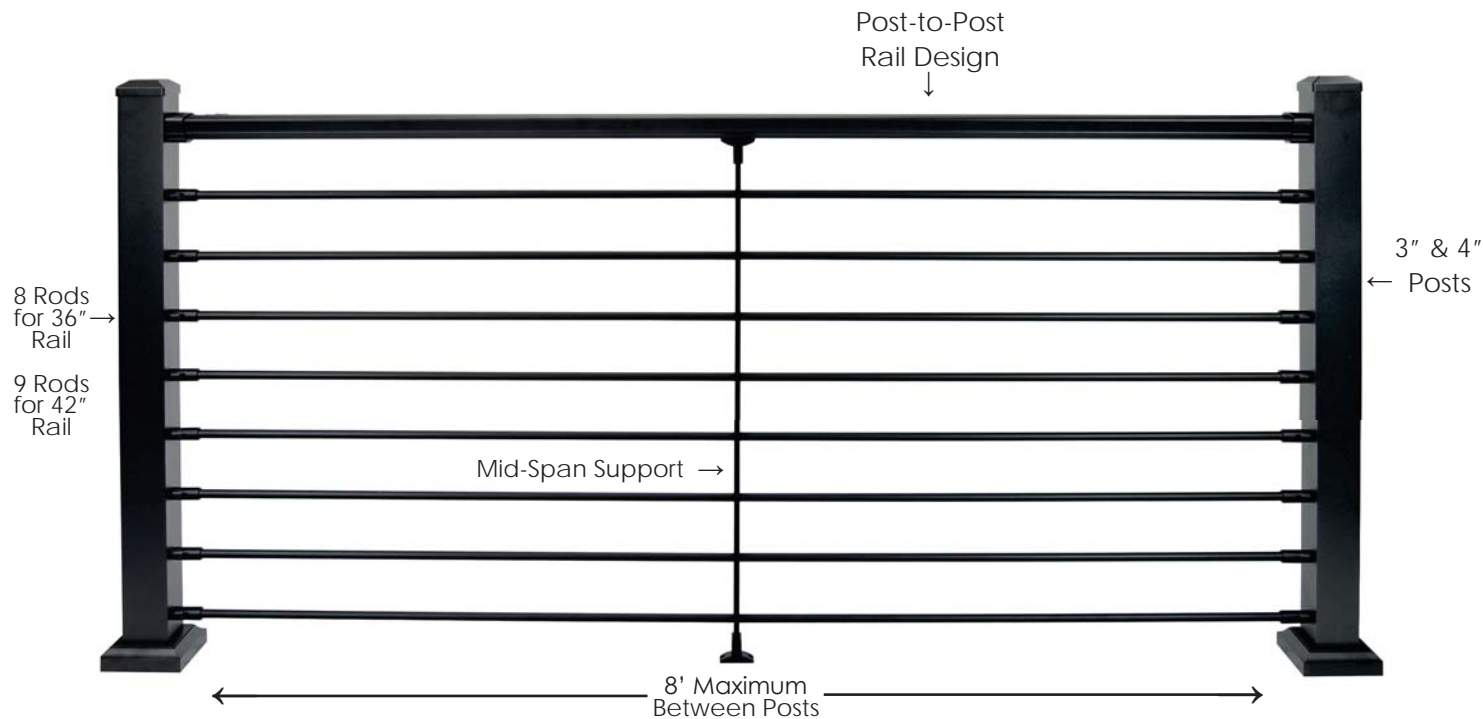

ACTUAL FREIGHT CHARGES APPLY TO ALL DEKPRO^{TM} PRESTIGE RAIL ORDERS

Horizontal Baluster Railing System