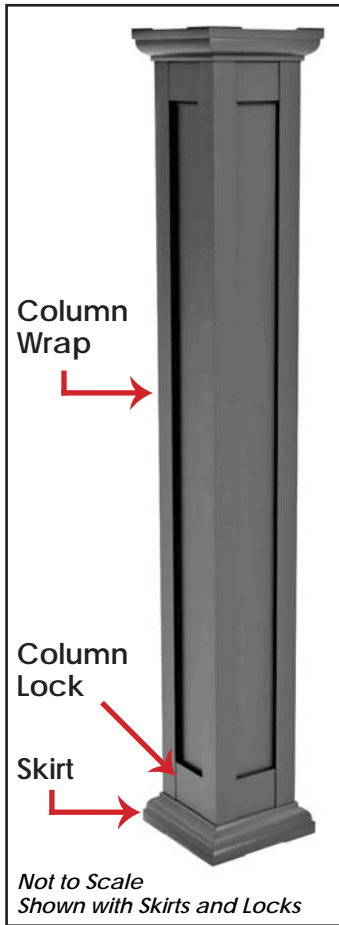

ACTUAL FREIGHT CHARGES APPLY TO ALL DEKPRO™ PRESTIGE RAIL ORDERS

DekPro™ Column Wrap (Textured)

Column Wrap

Column Lock

Skirt

*Not to Scale
Shown with Skirts and Locks*

Available in:

- Absolute Black
- Cocoa Bronze
- Dream White

120" Aluminum Column Wrap - 4 Piece

Sold in any quantity.

120" - 4 Piece snap together aluminum column wrap. Available to fit around 4x4 and 6x6 wood posts. Does **not** include post skirt or column locks.

6" x 120" - Fits 4x4 Wood Post

- Item # PR6120CWRAPABT - Absolute Black
- Item # PR6120CWRAPCBT - Cocoa Bronze
- Item # PR6120CWRAPDWT - Dream White

8" x 120" - Fits 6x6 Wood Post

- Item # PR8120CWRAPABT - Absolute Black
- Item # PR8120CWRAPCBT - Cocoa Bronze
- Item # PR8120CWRAPDWT - Dream White