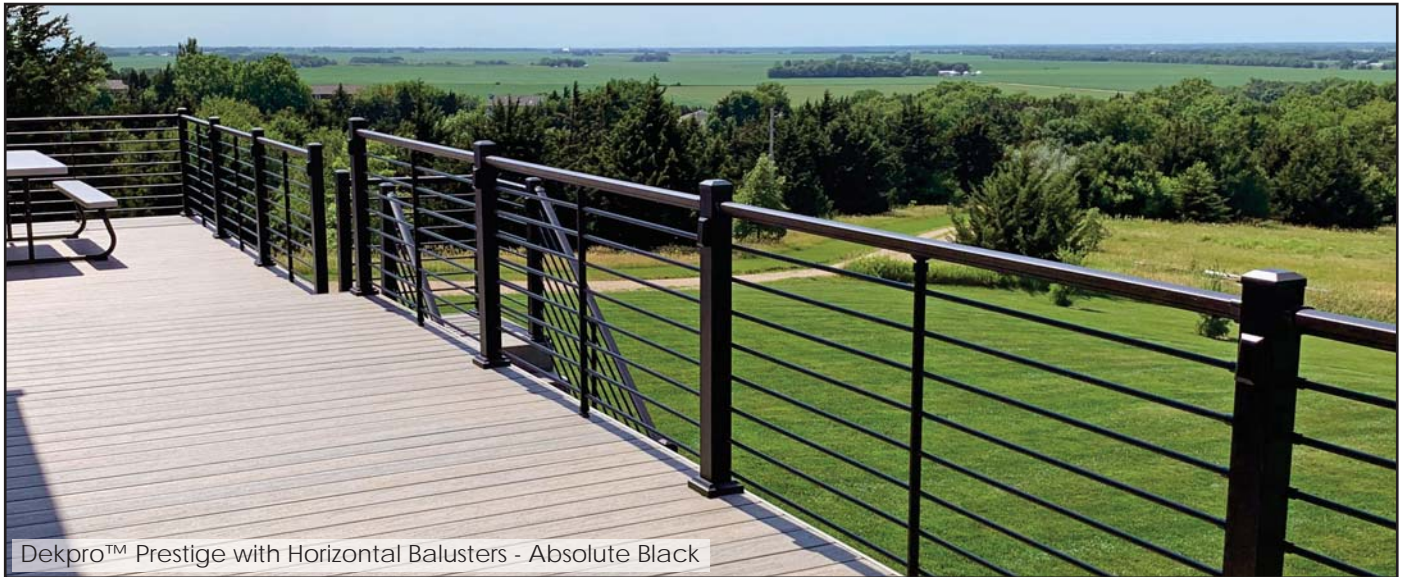

ACTUAL FREIGHT CHARGES APPLY TO ALL DEKPRO^{TM} PRESTIGE RAIL ORDERS

Dekpro^{TM} Prestige with Horizontal Balusters - Absolute Black