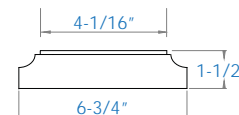

### 4" Post Skirt - 2 Piece

Sold in any quantity.

4" Aluminum 2 piece post skirt with fine textured powder coat finish.  
Measures 6-3/4" x 1-1/2" with 4-1/16" opening.

- Item # PR4SKIRTABT2PC - Absolute Black
- Item # PR4SKIRTCBT2PC - Cocoa Bronze
- Item # PR4SKIRTDWT2PC - Dream White
- Item # PR4SKIRTMCT2PC - Maple Cream