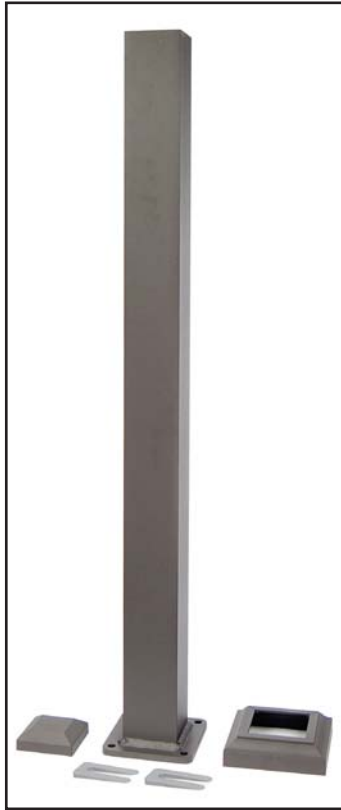

ACTUAL FREIGHT CHARGES APPLY TO ALL DEKPRO™ PRESTIGE RAIL ORDERS

DekPro™ Prestige Posts and Post Sleeves (Textured)

Available in:
Absolute Black
Cocoa Bronze
Dream White
Maple Cream

3" Aluminum Post w/ Post Cap and Skirt

Sold in any quantity.

3" Aluminum post with 5" welded flange. Base plate is 3/8" thick with 3/8" holes spaced 4" on center for fasteners. Includes tapered shims for leveling post. **Post cap and 2 piece skirt are included.**

3" x 40"

Item # PR3040POSTABT - Black
Item # PR3040POSTCBT - Bronze
Item # PR3040POSTDWT - White
Item # PR3040POSTMCT - Maple

3" x 54"

Item # PR3054POSTABT - Black
Item # PR3054POSTCBT - Bronze
Item # PR3054POSTDWT - White
Item # PR3054POSTMCT - Maple

3" x 44"

Item # PR3044POSTABT - Black
Item # PR3044POSTCBT - Bronze
Item # PR3044POSTDWT - White
Item # PR3044POSTMCT - Maple

3" Pyramid Post Cap - Upgrade

Item # DPPC3PABT - Absolute Black
Item # DPPC3PCBT - Cocoa Bronze
Item # DPPC3PDWT - Dream White
Item # DPPC3PMCT - Maple Cream

3" Flat Top Post Cap - Upgrade

Item # DPPC3FABT - Absolute Black
Item # DPPC3FCBT - Cocoa Bronze
Item # DPPC3FDWT - Dream White
Item # DPPC3FMCT - Maple Cream