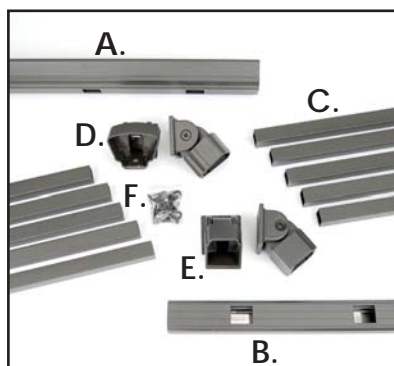

Available Textured Finishes:

*Colors shown are an approximate representation.
Please see actual product sample when selecting color.*