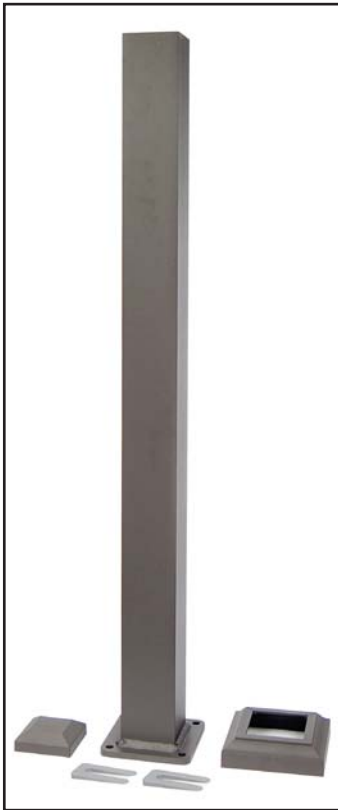

ACTUAL FREIGHT CHARGES APPLY TO ALL DEKPRO™ PRESTIGE RAIL ORDERS

3" and 4" Posts (Textured)

Available in:

- Absolute Black
- Cocoa Bronze
- Dream White

3" Aluminum Post w/ Post Cap and Skirt

Sold in any quantity.

3" Aluminum post with 5" welded flange. Base plate is 3/8" thick with 3/8" holes spaced 4" on center for fasteners. Includes tapered shims for leveling post. **Post cap and 2 piece skirt are included.**

3" x 40"

- Item # PR3040POSTABT - Black
- Item # PR3040POSTCBT - Bronze
- Item # PR3040POSTDWT - White

3" x 54"

- Item # PR3054POSTABT - Black
- Item # PR3054POSTCBT - Bronze
- Item # PR3054POSTDWT - White

3" x 44"

- Item # PR3044POSTABT - Black
- Item # PR3044POSTCBT - Bronze
- Item # PR3044POSTDWT - White

3" Pyramid Post Cap - Upgrade

- Item # DPPC3PABT - Absolute Black
- Item # DPPC3PCBT - Cocoa Bronze
- Item # DPPC3PDWT - Dream White

3" Flat Top Post Cap - Upgrade

- Item # DPPC3FABT - Absolute Black
- Item # DPPC3FCBT - Cocoa Bronze
- Item # DPPC3FDWT - Dream White