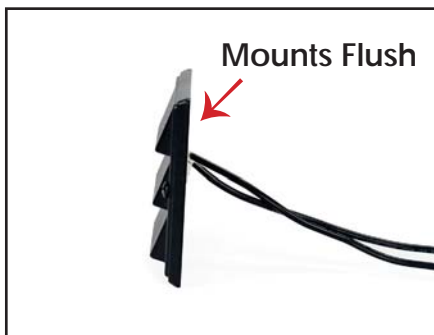

DekPro^{TM} Prestige w/ Louvered Step Lights - Absolute Black