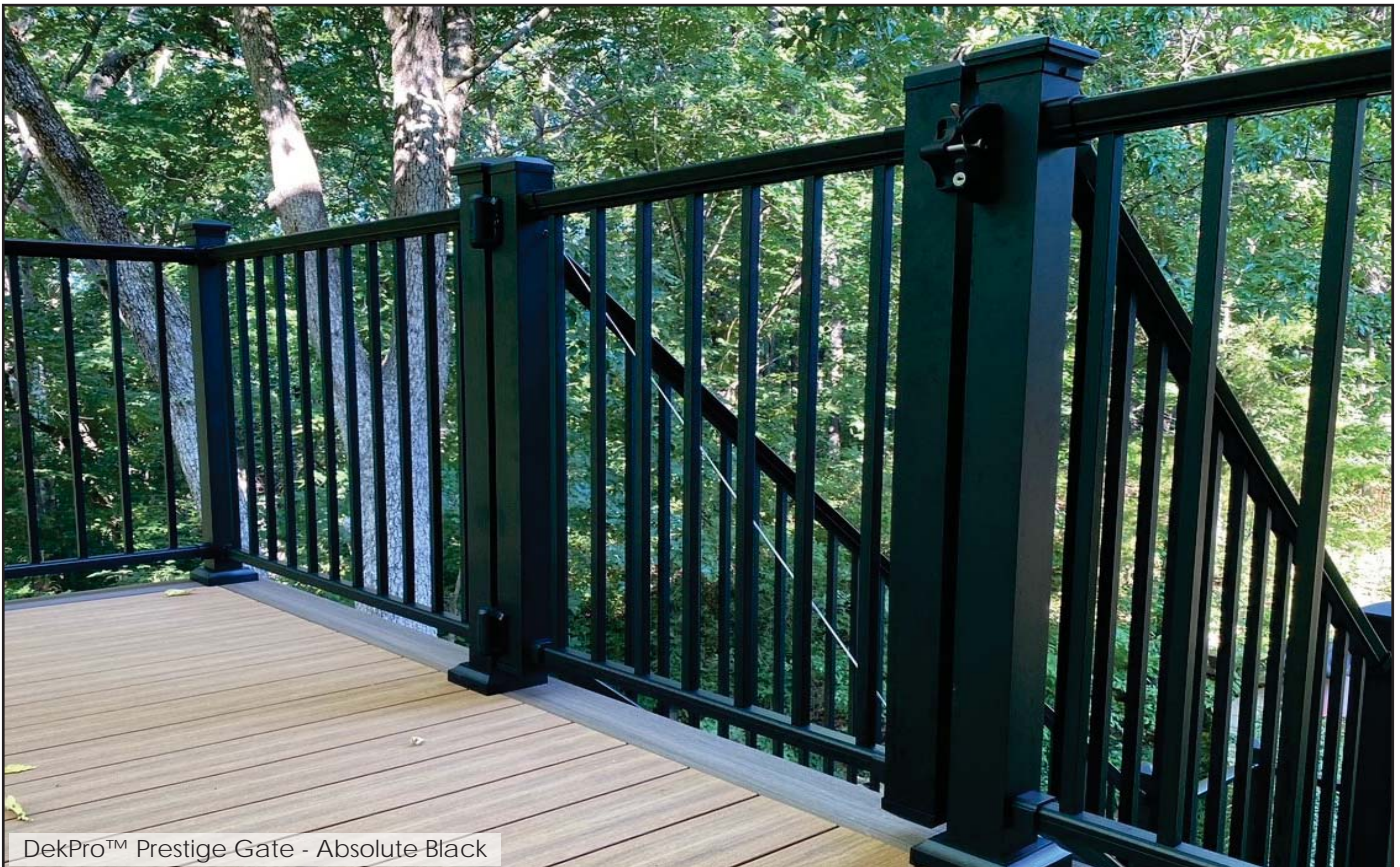

Optional Gate Anti-Sag Kit

2 uprights per kit.

Recommended for use with Prestige gate kits. Simply drill 29/64" hole through each post and attach cable. Cable can be trimmed on site and is adjustable to prevent gate sag over time.

Item # 25205 - 5' Cable Kit

Item # 29/64DRILL - 29/64" Drill Bit