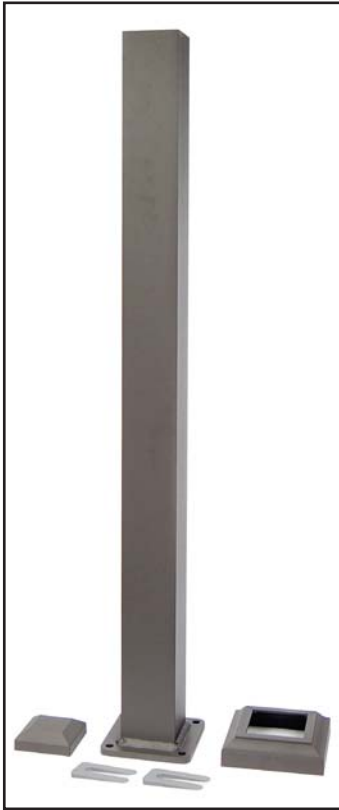

ACTUAL FREIGHT CHARGES APPLY TO DEKPRO^{TM} PRESTIGE RAIL ORDERS

DekPro^{TM} Prestige Posts and Post Sleeves (Textured)

1. Available in:
2. Absolute Black
   - Cocoa Bronze
   - Dream White
   - Maple Cream

3" Aluminum Post w/ Post Cap and Skirt

Sold in any quantity.

3" Aluminum post with 5" welded flange. Base plate is 3/8" thick with 3/8" holes spaced 4" on center for fasteners. Post skirt measure 5-3/8".
Post cap and 2 piece skirt & tapered shims included.

3" x 40"

- Item # PR3040POSTABT - Black
- Item # PR3040POSTCBT - Bronze
- Item # PR3040POSTDWT - White
- Item # PR3040POSTMCT - Maple

3" x 54"

- Item # PR3054POSTABT - Black
- Item # PR3054POSTCBT - Bronze
- Item # PR3054POSTDWT - White
- Item # PR3054POSTMCT - Maple

3" x 44"

- Item # PR3044POSTABT - Black
- Item # PR3044POSTCBT - Bronze
- Item # PR3044POSTDWT - White
- Item # PR3044POSTMCT - Maple

3" Pyramid Post Cap - Upgrade

- Item # DPPC3PABT - Absolute Black
- Item # DPPC3PCBT - Cocoa Bronze
- Item # DPPC3PDWT - Dream White
- Item # DPPC3PMCT - Maple Cream

3" Flat Top Post Cap - Upgrade

- Item # DPPC3FABT - Absolute Black
- Item # DPPC3FCBT - Cocoa Bronze
- Item # DPPC3FDWT - Dream White
- Item # DPPC3FMCT - Maple Cream