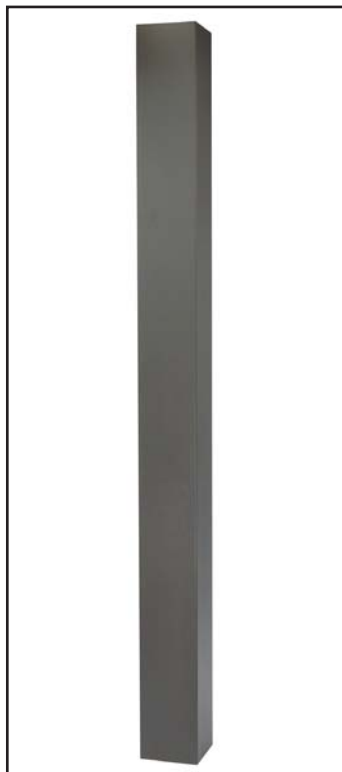

ACTUAL FREIGHT CHARGES APPLY TO DEKPRO™ PRESTIGE RAIL ORDERS

Available in:

- Absolute Black
- Cocoa Bronze
- Dream White
- Maple Cream

4" Aluminum Post Sleeve

Sold in any quantity.

4" aluminum sleeve designed to slide over a 3-5/8" wood post.
Does **not** include post cap or skirt.

4" x 40"

- Item # PR4040PSLEEVEABT - Absolute Black
- Item # PR4040PSLEEVECBT - Cocoa Bronze
- Item # PR4040PSLEEVEDWT - Dream White
- Item # PR4040PSLEEVEEMCT - Maple Cream

4" x 44"

- Item # PR4044PSLEEVEABT - Absolute Black
- Item # PR4044PSLEEVECBT - Cocoa Bronze
- Item # PR4044PSLEEVEDWT - Dream White
- Item # PR4044PSLEEVEEMCT - Maple Cream

4" x 54"

- Item # PR4054PSLEEVEABT - Absolute Black
- Item # PR4054PSLEEVECBT - Cocoa Bronze
- Item # PR4054PSLEEVEDWT - Dream White
- Item # PR4054PSLEEVEEMCT - Maple Cream