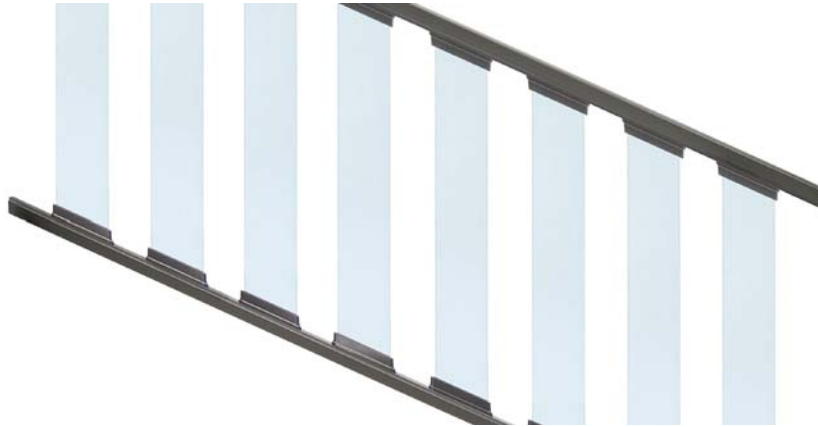

ACTUAL FREIGHT CHARGES APPLY TO DEKPRO^{TM} PRESTIGE RAIL ORDERS

DekPro^{TM} Prestige Glass Stair Railing (Textured)