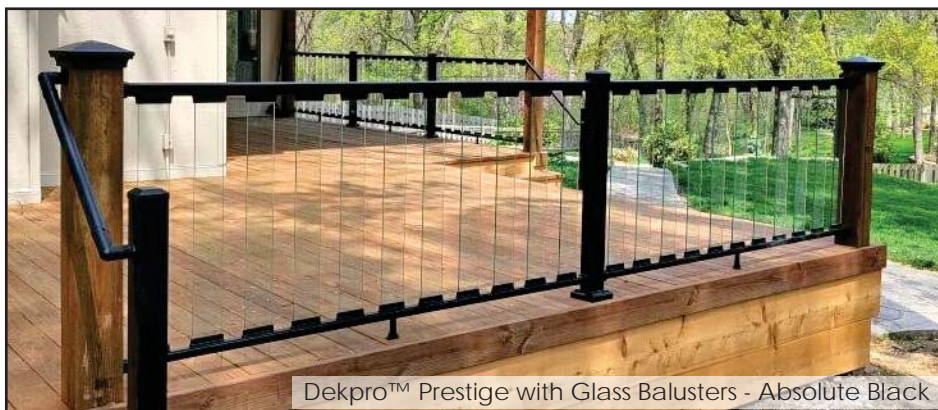

**ACTUAL FREIGHT CHARGES APPLY TO DEKPRO<sup>TM</sup> PRESTIGE RAIL ORDERS**

Dekpro™ Prestige with Glass Balusters - Absolute Black

**DekPro<sup>TM</sup> Prestige Glass Level Railing (Textured)**

Available in:

- Absolute Black
- Cocoa Bronze
- Dream White

**Blank Rails for Glass Railing**

**Sold in any quantity.**

Architectural style powder coated aluminum top and bottom rail.  
Undrilled to allow flexible glass spacing with baluster shoes.