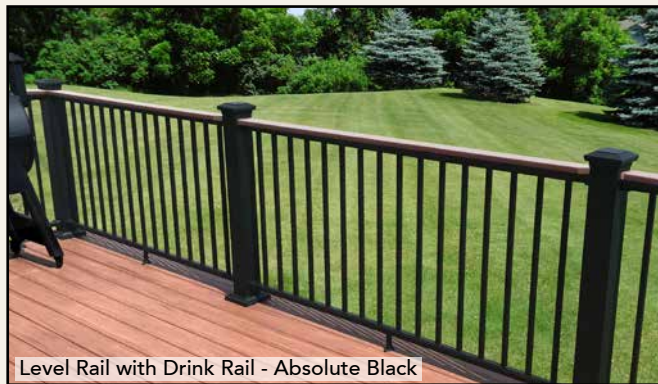

Idea Gallery

Available Options:

- Tri-Rail Design
- Drink Rail
- Cable Railing
- Glass Balusters
- Gate Kits
- Secondary ADA Handrail

TEXTURED FINISHES

Absolute Black

Cocoa Bronze

Dream White

Maple Cream