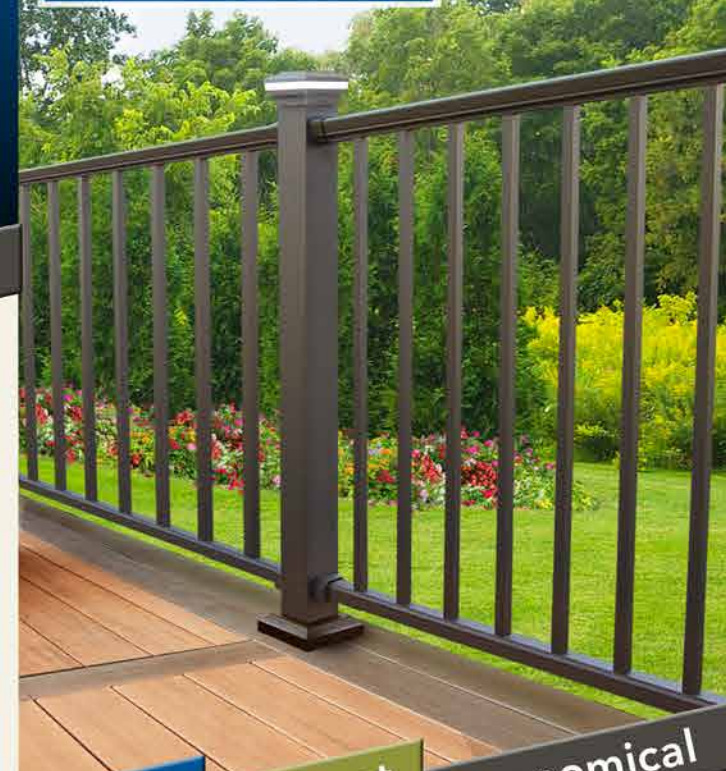

Idea Gallery

Available Options:

- Tri-Rail Design
- Drink Rail
- Cable Railing
- Glass Balusters
- Gate Kits
- Secondary ADA Handrail

TEXTURED FINISHES

Absolute Black

Cocoa Bronze

Dream White

Maple Cream