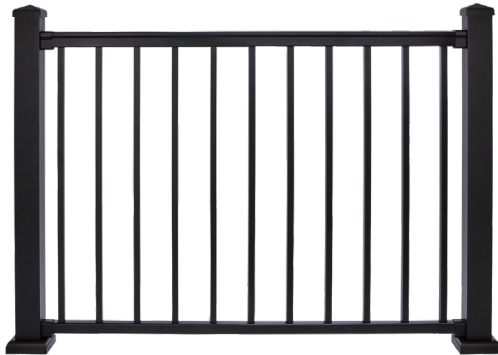

RailFX[®] Oasis[™] Railing Options

Cable Rail

Picket Rail

RailFX[®] Oasis[™] Railing Available thru:

Marketed and Distributed by:
Absolute Distribution Inc.
1-800-335-5909
www.AbsoluteDist.com

**RailFX[®] Oasis[™]
Aluminum Rail
& Cable System**

CABLE RAILING

- Cable Kits: 5'-70' Lengths
- Marine Grade Stainless Steel
- Field Trimmable to Length
- 1/8" Diameter Cable
- Low Profile Fittings
- Easy Installation

RailFX[®] Oasis[™] Cable Rail System

- Stylish, Traditional Design
- Aluminum Rail & Cable
- Maximizes Your View
- 3" Pre-Drilled Posts
- Matching Baluster Railing
- Black Textured Finish

- Post-to-Post Design
- Posts come with Cap & Skirt
- Up to 8' Post Spacing
- Top Rails Include Brackets & Cable Brace
- Mix & Match Cable & Picket Railing
- 36" & 42" Rail Heights
- Lighting Available
- Limited Lifetime Warranty