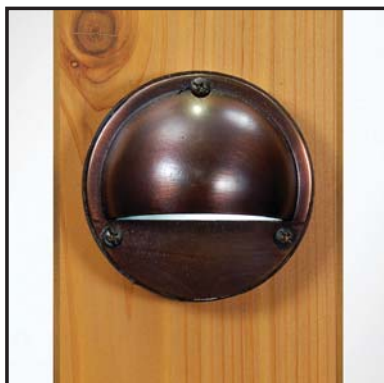

1. Available in:
2. ☐ Black
   - ☐ Ant. Bronze
   - ☐ Ant. Copper

Estes Post Light

Sold in any quantity.

Surface post mount outdoor deck fixture gently illuminates a 7' to 9' area and features a **1 watt** LED bulb with 48" electrical pigtail. Measures 3-1/2" in diameter. Light color - 3000K.

- Item #: **HP571PPCBL** - Midnight Black (Textured)
- Item #: **HP571PMBRCBL** - Antique Bronze (shown)
- Item #: **HP571PPCCL** - Antique Copper