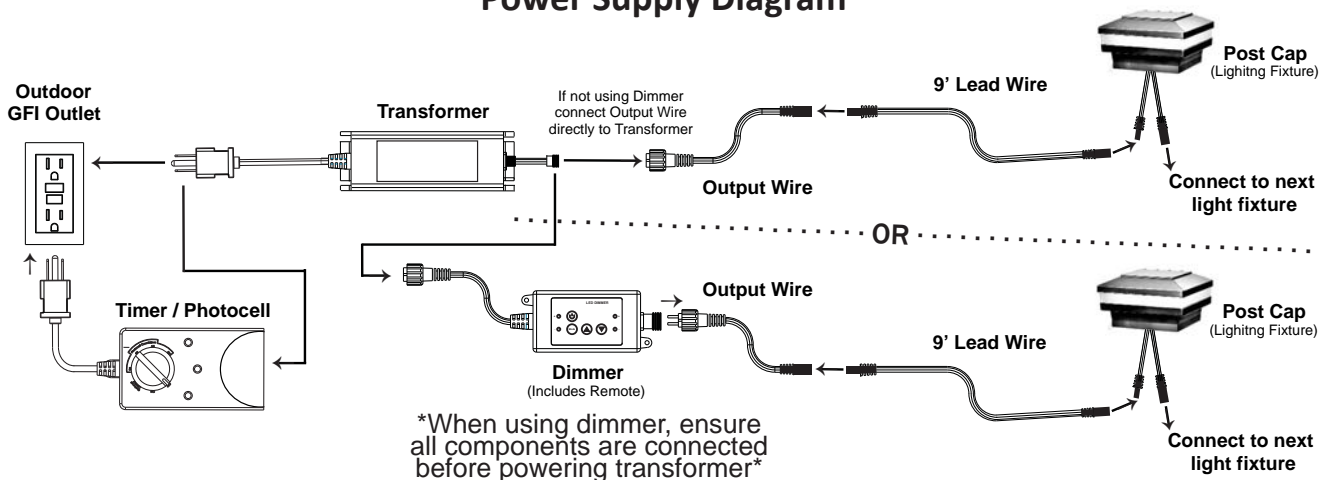

Power Supply Diagram

This guide represents the most common installation method for EFFEX lighting. More information can be found at our website www.dekpromfg.com in regards to alternative wiring methods.

For full warranty coverage details visit www.dekpromfg.com