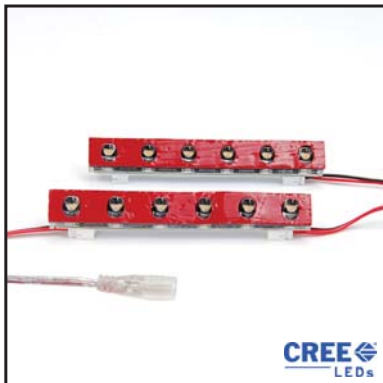

Item # WNSMGF

Forstner Bit

Sold in any quantity.

Forstner bit for DekProTM EFFEX and EZ Series Installations.

Item #: 52501040 - 1" Forstner Bit (DekProTM EFFEX)

Item #: DKRFB - .900" (23mm) Forstner Bit (EZ Series)