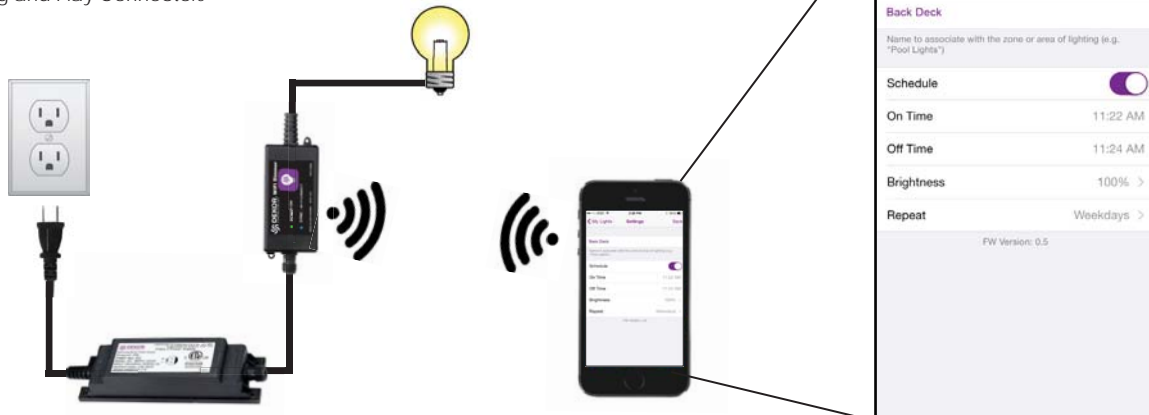

EZ Wi-Fi Dimmer

Sold in any quantity.

EZ wi-fi dimmer for use with Apple and Andriod OS allows you to adjust light brightness, turn lights on and off and also schedule your lighting system to your preference. Works with any 12v DC LED dimmable lights and is outdoor rated. Pairing and installation instructions included, must download the free app. Transformer sold separately. Dimmer draws 1 watt.

Item #: EZWIFIDIMMER