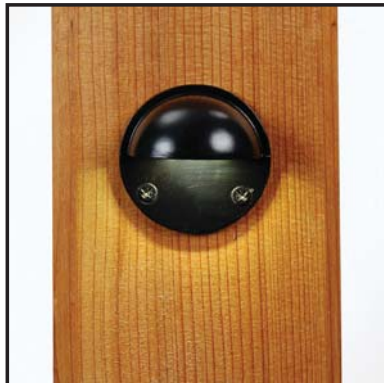

- Item # PLTD01 - Hammered White
- Item # PLTD05 - Antique Black
- Item # PLTD07 - Oil Rubbed Bronze
- Item # PLTD10 - Dark Copper Vein (shown)

EZ Plug and Play Connectors

- Available in:
- Black
 - Bronze
 - White

Nebula Eyeball Post Light

Sold in any quantity.

Nebula LED post light draws **1 watt** of power. Measures 3-1/2" in diameter. Light color - 3000 - 3500K.

- Item #: PLA-5008 - Black
- Item #: PLA-5005 - Bronze (shown)
- Item #: PLA-5000 - White