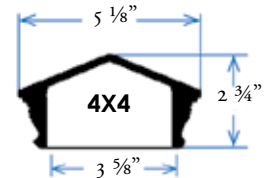

Rondi Lit - Dark Copper Vein

Sold in any quantity.

Dark Copper Vein Rondi post cap illuminated on 6 sides with 4 LED's per side and is made from high quality cast aluminum. Must use with De-kor EZ series transformers sold separately. This cap draws 1.8 watts per cap

- Item #: **PCRL4S10** - 4 9/16"
- Item #: **PCR51L4S10** - 5 1/8"
- Item #: **PCGL4S10** - 5 5/8"
- Item #: **PCBK4S10** - 6 1/16"