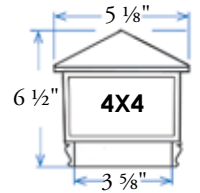

THIS CAP MAY BE USED ON MORE POST SIZES BY CHANGING THE BASE, PLEASE SEE PAGE 141 FOR MORE OPTIONS