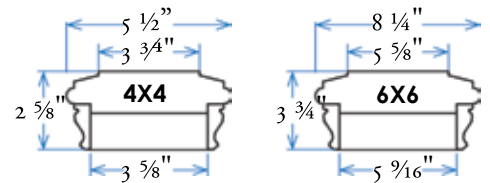

- Item #: PCRL4S05 - 4 9/16"
- Item #: PCR51L4S05 - 5 1/8"
- Item #: PCGL4S05 - 5 5/8"
- Item #: PCBKL4S05 - 6 1/16"

Nova L.E.D. Flat Top - Black

Sold in any quantity.

Aluminum Flat top with four LED down lights draws 1.5 watts total per cap, may be powered with an AC or DC output transformer. Please note that the base cannot be converted to any other sizes.

- Item #: DLL-5038 - 3 5/8" X 3 5/8"
- Item #: RLL-6048 - 4 1/16" X 4 1/16"
- Item #: CLL-6048 - 4 3/8" X 4 3/8"
- Item #: *TLL-6048 - 4 5/8" X 4 5/8"
- Item #: *FLL-6048 - 5 1/8" X 5 1/8"
- Item #: DLL-8038 - 5 1/2" x 5 1/2"