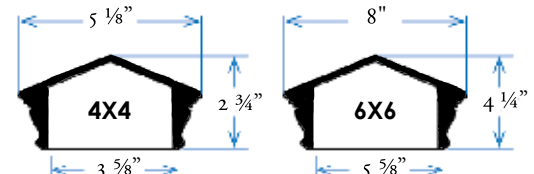

Eclipse L.E.D. Pyramid Top - Bronze

Sold in any quantity.

Aluminum Pyramid top with four LED down lights draws 1.5 watts total per cap, may be powered with an AC or DC output transformer. Please note that the base cannot be converted to any other sizes.

- Item #: **DLL-5065** - 3 5/8" X 3 5/8"
- Item #: **CLL-6055** - 4 3/8" X 4 3/8"
- Item #: ***TLL-6055** - 4 5/8" X 4 5/8"
- Item #: **DLL-8065** - 5 5/8" X 5 5/8"