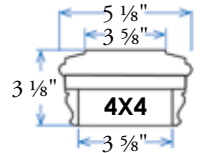

Titan Tall Flat Top - Bronze

Sold in any quantity.

Aluminum Flat top with ribbed glass and 1 ea. 18 watt bulb (included), upgrade to an LED fixture by purchasing and **LED40** or **LED20** bulb sold separately. ML series transformers recommended for this light.

- Item #: **DLA-6045** - 3 5/8" X 3 5/8"
- Item #: **RLA-6045** - 4 1/16" X 4 1/16"
- Item #: **CLA-6045** - 4 3/8" X 4 3/8"
- Item #: ***TLA-6045** - 4 5/8" X 4 5/8"
- Item #: **DLA-8045** - 5 5/8" X 5 5/8" (+)