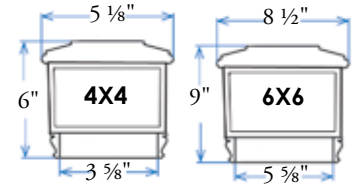

THIS CAP MAY BE USED ON MORE POST SIZES BY CHANGING THE BASE, PLEASE SEE PAGE 141 FOR MORE OPTIONS
(+) 5 9/16 light contains 3ea. 18 watt bulbs for a total of 54 watts per fixture