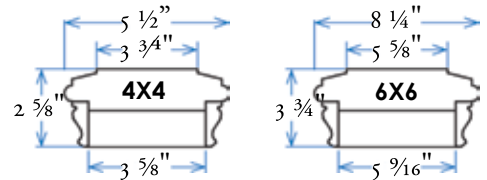

Saturn Anello L.E.D. Flat Top - Bronze

Sold in any quantity.

Aluminum Flat top with LED band light draws 1 watt total per cap, may be powered with an AC or DC output transformer

- Item #: **DLA-7045** - 3 5/8" X 3 5/8"
- Item #: **RLA-7045** - 4 1/16" x 4 1/16"
- Item #: **CLA-7045** - 4 3/8" x 4 3/8"
- Item #: ***TLA-7045** - 4 5/8" x 4 5/8"
- Item #: ***FLA-7045** - 5 1/8" x 5 1/8"