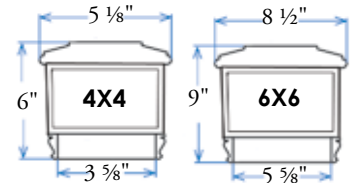

THIS CAP MAY BE USED ON MORE POST SIZES BY CHANGING THE BASE, PLEASE SEE PAGE 141 FOR MORE OPTIONS
(+) 5 9/16 light contains 3ea. 18 watt bulbs for a total of 54 watts per fixture