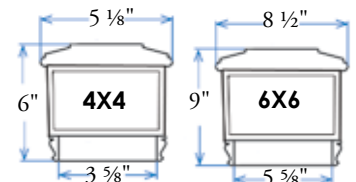

THIS CAP MAY BE USED ON MORE POST SIZES BY CHANGING THE BASE, PLEASE SEE PAGE 141 FOR MORE OPTIONS
(+) 5 9/16 light contains 3ea. 18 watt bulbs for a total of 54 watts per fixture