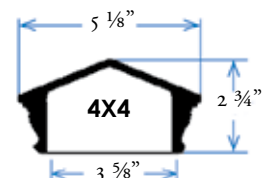

Eclipse L.E.D. Pyramid - Black

Sold in any quantity.

Aluminum Pyramid top with four LED down lights draws 1.5 watts total per cap, may be powered with an AC or DC output transformer. Please note that the base on this light may not be interchangeable with any other sizes.

- Item #: **DLL-5068** - 3 5/8" X 3 5/8"
- Item #: **RLL-6058** - 4 1/16" X 4 1/16"
- Item #: ***TLL-6058** - 4 5/8" X 4 5/8"
- Item #: ***FLL-6058** - 5 1/8" X 5 1/8"
- Item #: **DLL-8068** - 5 5/8" x 5 5/8"

Iris Anello L.E.D. Pyramid - Black

Sold in any quantity.

Aluminum Pyramid top with LED band light draws 1 watt total per cap, may be powered with an AC or DC output transformer

- Item #: **DLA-7058** - 3 5/8" X 3 5/8"
- Item #: **RLA-7058** - 4 1/16" x 4 1/16"
- Item #: **CLA-7058** - 4 3/8" x 4 3/8"
- Item #: ***TLA-7058** - 4 5/8" x 4 5/8"
- Item #: ***FLA-7058** - 5 1/8" x 5 1/8"

Sirius Tall Pyramid - Black

Sold in any quantity.

Aluminum Tall pyramid with frosted glass and 1 ea. 18 watt bulb (included), upgrade to an LED fixture by purchasing and **LED40** or **LED20** bulb sold separately.

- Item #: **DLA-6058** - 3 5/8" X 3 5/8"
- Item #: **RLA-6058** - 4 1/16" X 4 1/16"
- Item #: **DLA-8058** - 5 9/16" X 5 9/16" (+)

THIS CAP MAY BE USED ON MORE POST SIZES BY CHANGING THE BASE, PLEASE SEE PAGE 141 FOR MORE OPTIONS
(+) 5 9/16 light contains 3ea. 18 watt bulbs for a total of 54 watts per fixture

Rondi Lit - Antique Black

Sold in any quantity.

Antique Black Rondi post cap illuminated on 4 sides with 4 LED's per side and is made from high quality cast aluminum. Must use with De-kor EZ series transformers sold separately. This caps draws 1.2 watts per cap

- Item #: **PCLRL4S05** - 3 1/2"
- Item #: **PCR41L4S05** - 4 1/8"