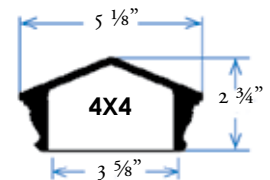

Rondi Lit - Hammered White

Sold in any quantity.

Hammered White Rondi post cap illuminated on 6 sides with 4 LED's per side and is made from high quality cast aluminum. Must use with De-kor EZ series transformers sold separately. This cap draws 1.8 watts per cap

- Item #: **PCRL4S01** - 4 9/16"
- Item #: **PCR51L4S01** - 5 1/8"
- Item #: **PCGL4S01** - 5 5/8"
- Item #: **PCBKL4S01** - 6 1/16"