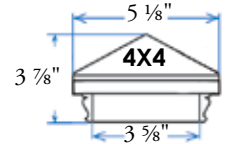

Sirius Tall Pyramid - Bronze

Sold in any quantity.

Aluminum Tall pyramid with frosted glass and 1 ea. 18 watt bulb (included), upgrade to an LED fixture by purchasing and **LED40** or **LED20** bulb sold separately. ML series transformers recommended for this light.

- Item #: **DLA-6055** - 3 5/8" X 3 5/8"