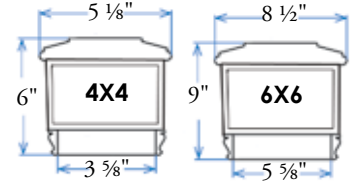

THIS CAP MAY BE USED ON MORE POST SIZES BY CHANGING THE BASE, PLEASE SEE PAGE 141 FOR MORE OPTIONS
(+) 5 9/16 light contains 3ea. 18 watt bulbs for a total of 54 watts per fixture