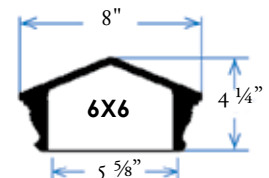

Iris Anello L.E.D. Pyramid - Bronze

Sold in any quantity.

Aluminum Pyramid top with LED band light draws 1 watt total per cap, may be powered with an AC or DC output transformer

- Item #: **DLA-7055** - 3 5/8" X 3 5/8"
- Item #: **RLA-7055** - 4 1/16" x 4 1/16"
- Item #: **CLA-7055** - 4 3/8" x 4 3/8"
- Item #: ***TLA-7055** - 4 5/8" x 4 5/8"
- Item #: ***FLA-7055** - 5 1/8" x 5 1/8"

Sirius Tall Pyramid - Bronze

Sold in any quantity.

Aluminum Tall pyramid with frosted glass and 1 ea. 18 watt bulb (included), upgrade to an LED fixture by purchasing and **LED40** or **LED20** bulb sold separately. ML series transformers recommended for this light.

- Item #: **DLA-6055** - 3 5/8" X 3 5/8"

THIS CAP MAY BE USED ON MORE POST SIZES BY CHANGING THE BASE, PLEASE SEE PAGE 141 FOR MORE OPTIONS

Rondi Lit - Oil Rubbed Bronze

Sold in any quantity.

Oil Rubbed Bronze Rondi post cap illuminated on 4 sides with 4 LED's per side and is made from high quality cast aluminum. Must use with De-kor EZ series transformers sold separately. This cap draws 1.2 watts per cap

- Item #: **PCLRL4S07** - 3 5/8"
- Item #: **PCR41L4S07** - 4 1/8"

Rondi Lit - Oil Rubbed Bronze

Sold in any quantity.

Oil Rubbed Bronze Rondi post cap illuminated on 6 sides with 4 LED's per side and is made from high quality cast aluminum. Must use with De-kor EZ series transformers sold separately. This cap draws 1.8 watts per cap

- Item #: **PCRL4S07** - 4 9/16"
- Item #: **PCR51L4S07** - 5 1/8"
- Item #: **PCGL4S07** - 5 5/8"
- Item #: **PCBK4S07** - 6 1/16"