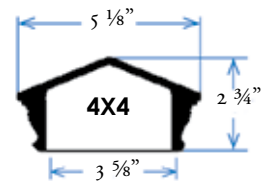

Rondi Lit - Oil Rubbed Bronze

Sold in any quantity.

Oil Rubbed Bronze Rondi post cap illuminated on 6 sides with 4 LED's per side and is made from high quality cast aluminum. Must use with De-kor EZ series transformers sold separately. This cap draws 1.8 watts per cap

- Item #: **PCRL4S07** - 4 9/16"
- Item #: **PCR51L4S07** - 5 1/8"
- Item #: **PCGL4S07** - 5 5/8"
- Item #: **PCBK4S07** - 6 1/16"