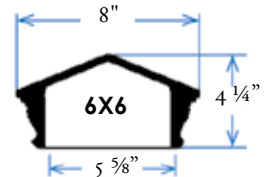

Nova L.E.D. Flat Top - Black

Sold in any quantity.

Aluminum Flat top with four LED down lights draws 1.5 watts total per cap, may be powered with an AC or DC output transformer. Please note that the base cannot be converted to any other sizes.

- Item #: DLL-5038 - 3 5/8" X 3 5/8"
- Item #: RLL-6048 - 4 1/16" X 4 1/16"
- Item #: CLL-6048 - 4 3/8" X 4 3/8"
- Item #: *TLL-6048 - 4 5/8" X 4 5/8"
- Item #: *FLL-6048 - 5 1/8" X 5 1/8"
- Item #: DLL-8038 - 5 1/2" x 5 1/2"