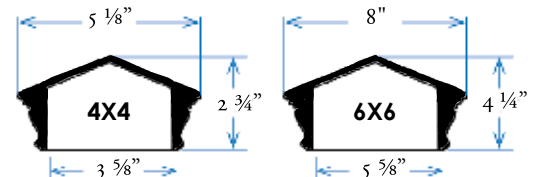

Iris Anello L.E.D. Pyramid - White

Sold in any quantity.

Aluminum Pyramid top with LED band light draws 1 watt total per cap, may be powered with an AC or DC output transformer

- Item #: DLA-7050 - 3 5/8" X 3 5/8"
- Item #: RLA-7050 - 4 1/16" X 4 1/16"
- Item #: CLA-7050 - 4 3/8" X 4 3/8"
- Item #: *TLA-7050 - 4 5/8" X 4 5/8"
- Item #: *FLA-7050 - 5 1/8" X 5 1/8"