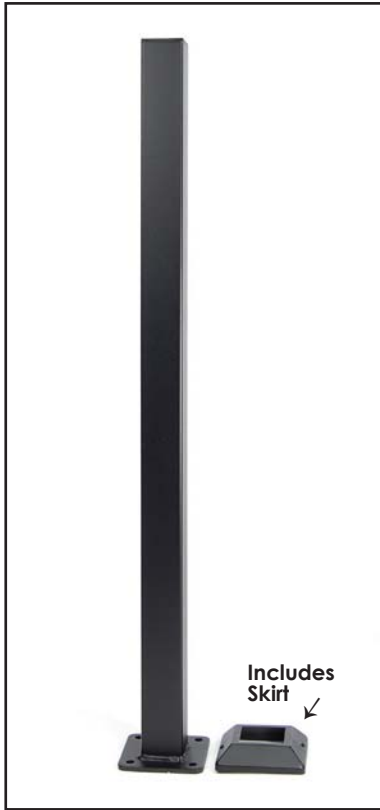

1-1/4" Bracket for Accent Panels

Item # 53505008 - Black Sand (Textured)

Available in:
Black Sand

Fe²⁶ 1-1/4" Universal Angle Adapter Bracket for Stair and Side to Side

Sold in Bags of 4.

Angle Adapters used to convert 1-1/4" UB Bracket for stair installations. Turn 90 degrees for side to side application. **Purchase 1-1/4" UB Bracket separately.** Includes screws for wood and metal applications.

1-1/4" Bracket for Accent Panels

Item # 53505018 - Black Sand (Textured)

ACTUAL FREIGHT CHARGES APPLY TO ALL FORTRESS™ RAIL ORDERS

Fortress™ Posts, Caps & Skirts

Available in:
Black Sand

Fe²⁶ - 2" Iron Post with 2 pc. Skirt