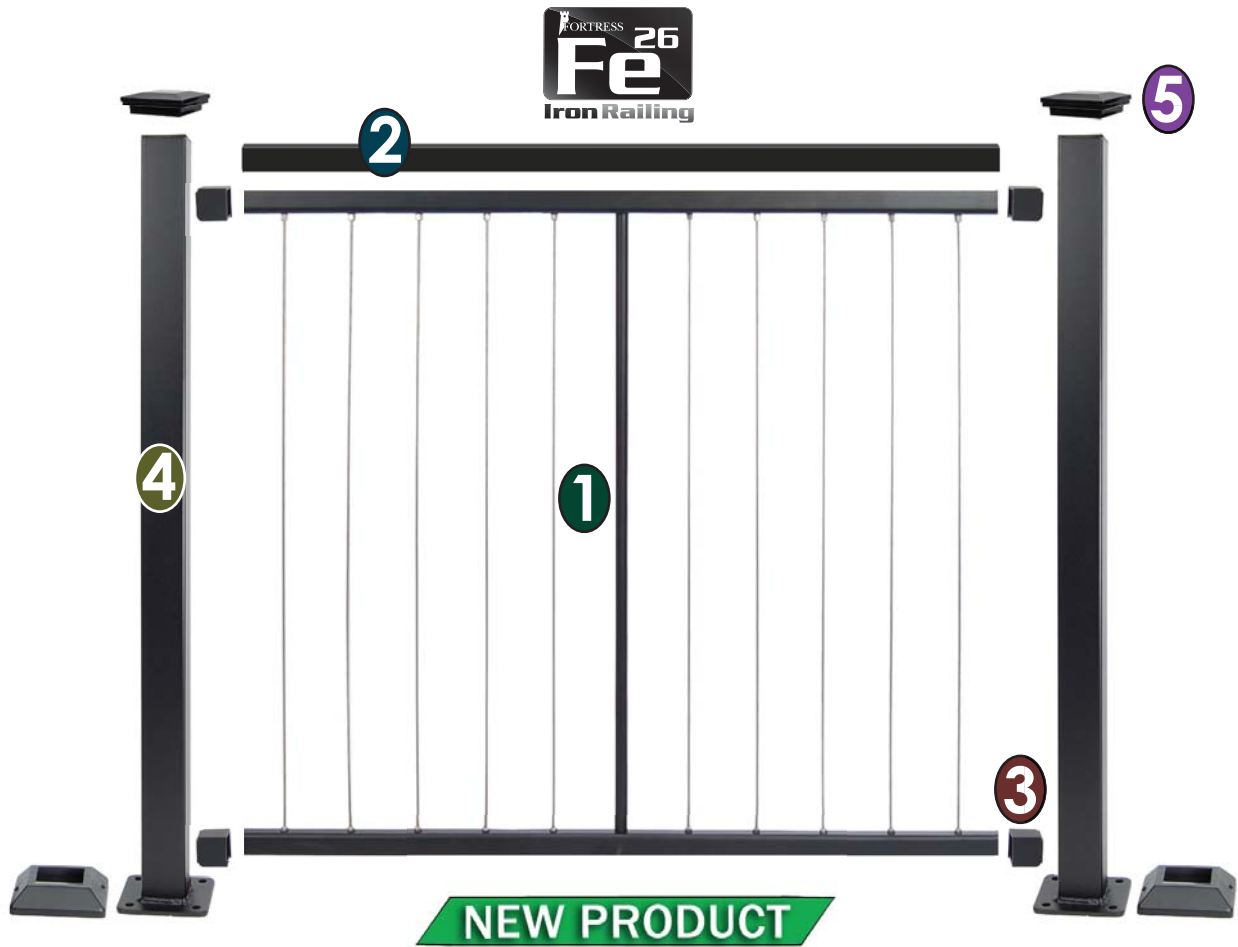

Fortress™ Vertical Cable Overview

Use the steps below for the following pages to complete your rail system

STEP 1 Choose Cable Rail Panel

STEP 2 Choose Top Rail Cover

STEP 3 Choose Brackets (4 Pack)

STEP 4 Choose Post (Includes Skirt)

STEP 5 Select a Post Cap

6' Rails Include 1 Cable Support

8' Rails Include 2 Cable Supports

ACTUAL FREIGHT CHARGES APPLY TO ALL FORTRESS™ RAIL ORDERS

Fortress™ Vertical Cable Rail - Black Sand

Fortress™ Vertical Cable Railing Panel - Level

Top / bottom rail measure
1-1/4" x 1-1/4"

Available in:
Black Sand

Fe²⁶ Vertical Cable Railing Panel

Sold in any quantity.

Fortress Fe²⁶ vertical cable panel for 36" or 42" rail heights. Top / bottom rail measure 1-1/4" x 1-1/4" with 1/8" cable railing infill. **Must purchase flat top rail cover or add your own cap rail to complete rail.**