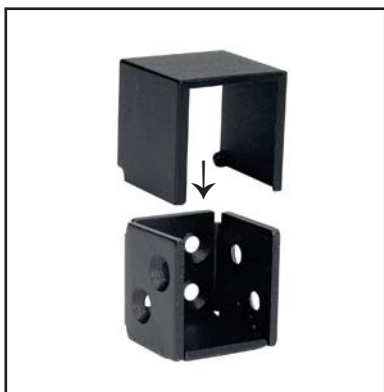

Available in:
Black Sand

Flat Top Rail Cover for Cable Rail

Sold in any quantity.

Flat accent rail is designed to fit over upper rail to provide a finished look and conceal cable rail hardware. Available in both 6' and 8' lengths.

Item # **57513608** - 6' Length (69.5" actual)
Item # **57513808** - 8' Length (93.5" actual)

Available in:
Black Sand

1-1/4" Cap Rail Clip for Cable Rail

Sold in bags of 4.

Clips allow for a clean smooth attachment of wood or composite rail to the top of FortressTM vertical cable panels. Clips are recommended every 2' along the rail. Includes screws.

Item # **57505058** - Black Sand (Textured)

FortressTM Rail Brackets

Available in:
Black Sand

Fe²⁶ 1-1/4" Universal Bracket - Level

Sold in Bags of 4.

Used for straight installation of FortressTM Fe²⁶ vertical cable panels to post. Includes screws for wood and metal applications.

1-1/4" Bracket for Accent Panels

Item # **53505008** - Black Sand (Textured)

Available in:
Black Sand

Fe²⁶ 1-1/4" Universal Angle Adapter Bracket for Stair and Side to Side

Sold in Bags of 4.

Angle Adapters used to convert 1-1/4" UB Bracket for stair installations. Turn 90 degrees for side to side application. **Purchase 1-1/4" UB Bracket separately.** Adjustable up to a 45 degree angle. Includes screws for wood and metal applications.