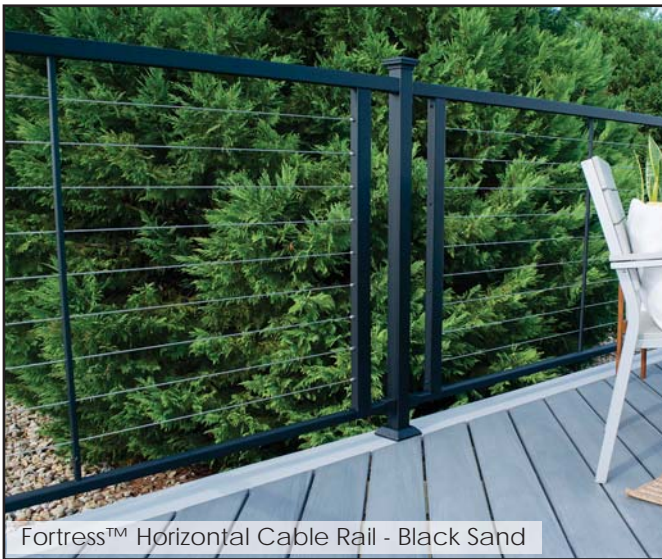

Fortress™ Horizontal Cable Rail - Black Sand