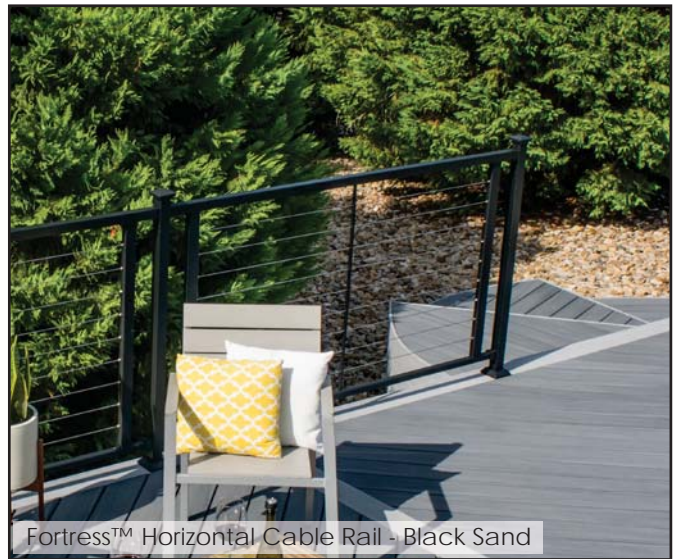

ACTUAL FREIGHT CHARGES APPLY TO ALL FORTRESS™ RAIL ORDERS