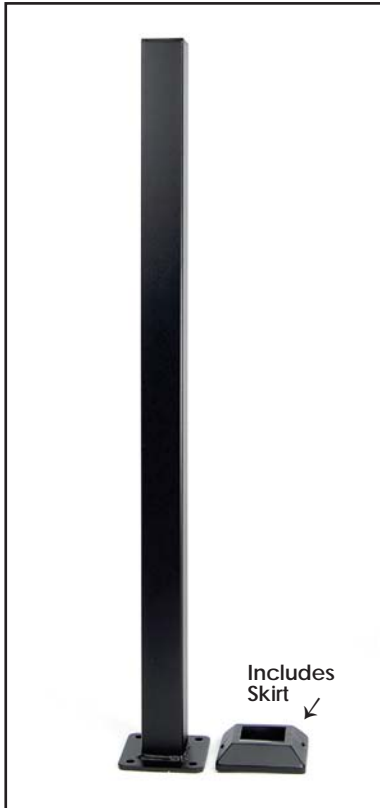

1-1/4" Bracket for Accent Panels

Item # **53505008** - Black Sand (Textured)

Available in:
Black Sand

Fe²⁶ 1-1/4" Universal Angle Adapter Bracket for Stair and Side to Side

Sold in Bags of 4.

Angle Adapters used to convert 1-1/4" UB Bracket for stair installations. Turn 90 degrees for side to side application. **Purchase 1-1/4" UB Bracket separately.** Adjustable up to a 45 degree angle. Includes screws for wood and metal applications.

1-1/4" Bracket for Accent Panels

Item # **53505018** - Black Sand (Textured)

ACTUAL FREIGHT CHARGES APPLY TO ALL FORTRESS[™] RAIL ORDERS

Fortress[™] Posts, Caps & Skirts

Available in:
Black Sand

Fe²⁶ - 2" Iron Post with 2 pc. Skirt