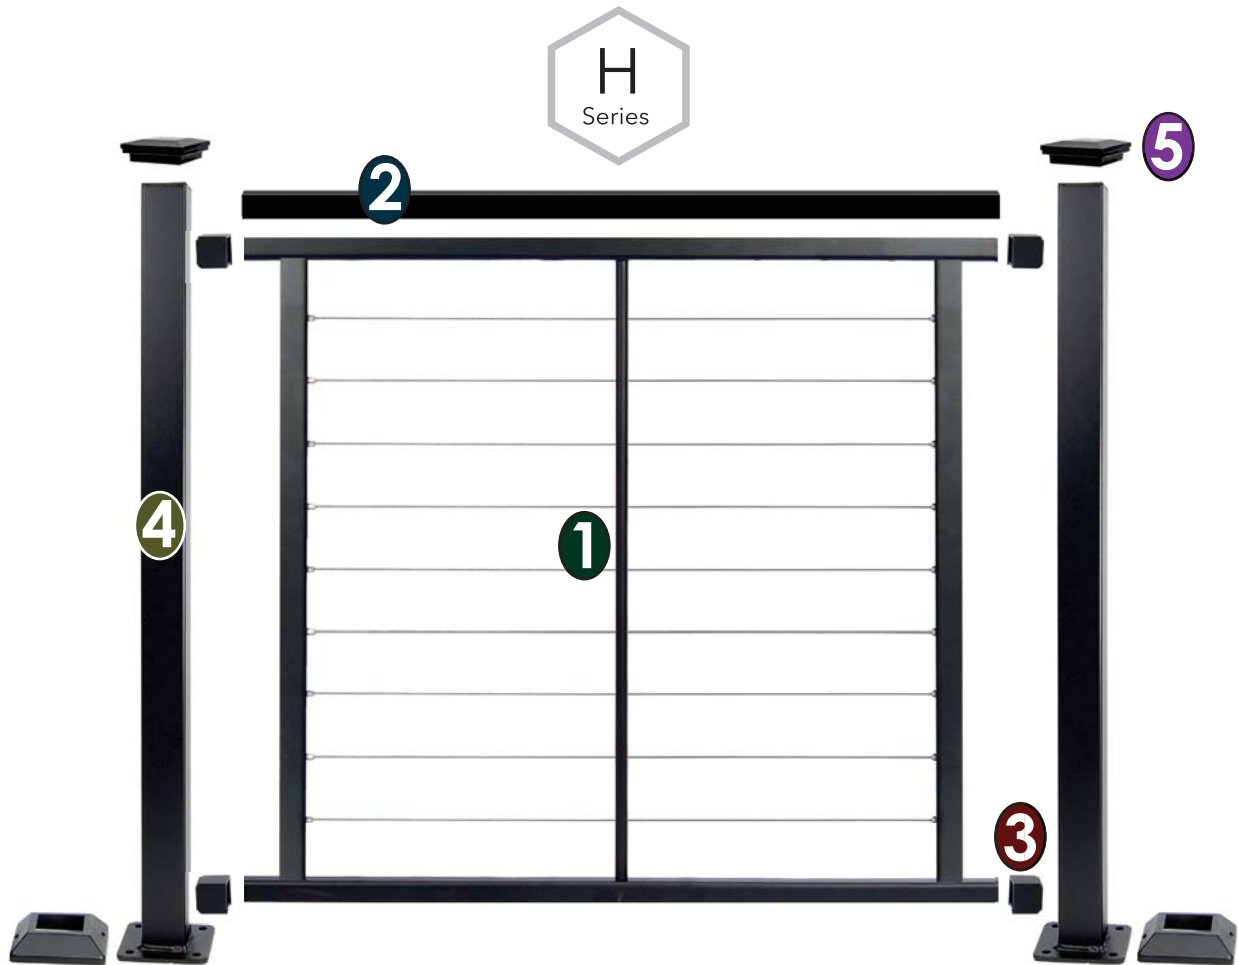

Fortress™ Horizontal Cable Rail

Use the steps below for the following pages to complete your rail system

STEP 1 Choose Cable Rail Panel

STEP 4 Choose Post (Includes Skirt)

STEP 2 Choose Top Rail Cover

STEP 5 Select a Post Cap

STEP 3 Choose Brackets (4 Pack)

6' Rails

8' Rails

ACTUAL FREIGHT CHARGES APPLY TO ALL FORTRESS™ RAIL ORDERS

Fortress™ Horizontal Cable Rail - Black Sand

Fortress™ Horizontal Cable Railing Panel - Level

Top / bottom rail measure
1-1/4" x 1-1/4"

Available in:
Black Sand

Fe²⁶ Horizontal Cable Railing Panel

Sold in any quantity.

Fortress Fe²⁶ horizontal cable panel for 36" or 42" rail heights. Top/bottom rail measure 1-1/4" x 1-1/4" with 1/8" cable railing infill. **Must purchase flat top rail cover or add your own cap rail to complete rail.** Brackets sold separately, see next page.