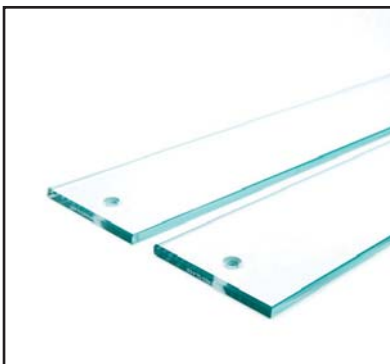

Available in:
☐ Clear

Pure View® Glass - Level

Sold in packs of 5. 3/case.

34" & 40" Pure View 5/16" tempered glass balusters that are 3-3/4" wide for level installations.

Item # **660520** - 34" Level Glass for 36" Rail Height
Item # **660540** - 40" Level Glass for 42" Rail Height