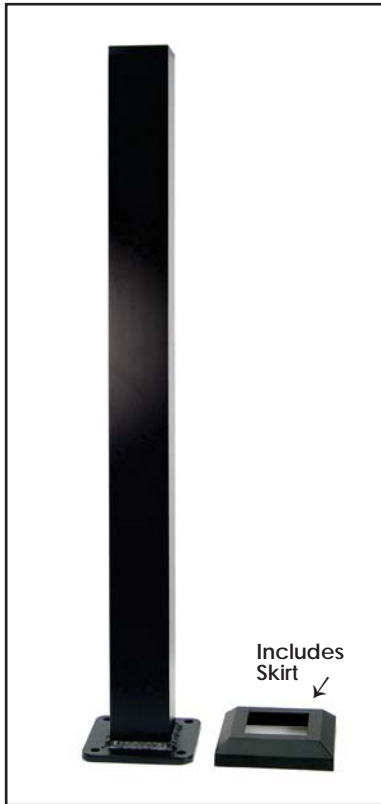

ACTUAL FREIGHT CHARGES APPLY TO ALL FORTRESS^{TM} RAIL ORDERS

Fortress^{TM} Al¹³ Posts, Caps & Skirts

Available in:

White

Black Sand

Al¹³ Aluminum 3" Post with 2 pc. Skirt

Sold in any quantity.

3" x 39-1/2" Aluminum post with 5-1/2" flange and skirt to install panels at a 36" railing height. Flange holes are 1/2" for fasteners. **Includes skirt for base.**

Item # 51339011 - White
Item # 59339038 - Black Sand (Textured)

3" x 45-1/2" Aluminum post with 5-1/2" flange and skirt to install panels at a 42" railing height. Flange holes are 1/2" for fasteners. **Includes skirt for base.**

Item # 51345011 - White
Item # 59345038 - Black Sand (Textured)

FortressAccents 3" Post Cap

Sold in any quantity.

Accents flat die cast aluminum post cap for 3" post.

Item # 52500031 - White
Item # 52500038 - Black Sand (Textured)

3" Post Skirt - Replacement

Sold in any quantity.

Al¹³ - 5-3/4" Post base cover included. Also sold separately.

Item # 51500031 - White
Item # 51500038 - Black Sand (Textured)