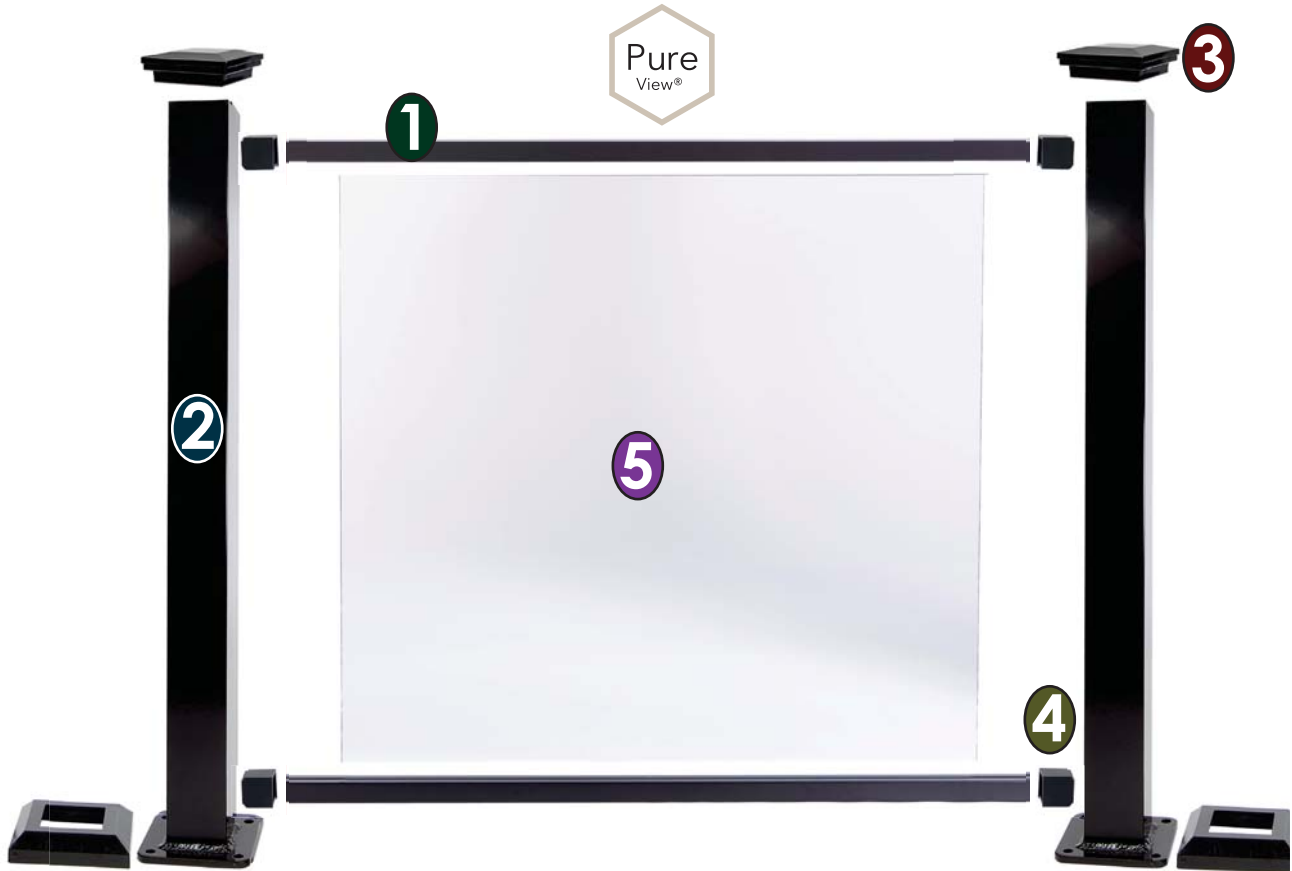

Fortress™ Glass Panel Rail Overview

Use the steps below for the following pages to complete your rail

STEP 1 Choose 6' lineal kit (Pair)

STEP 2 Choose post (Includes Skirt)

STEP 3 Select a Post Cap

STEP 4 Choose Brackets (4 Pack)