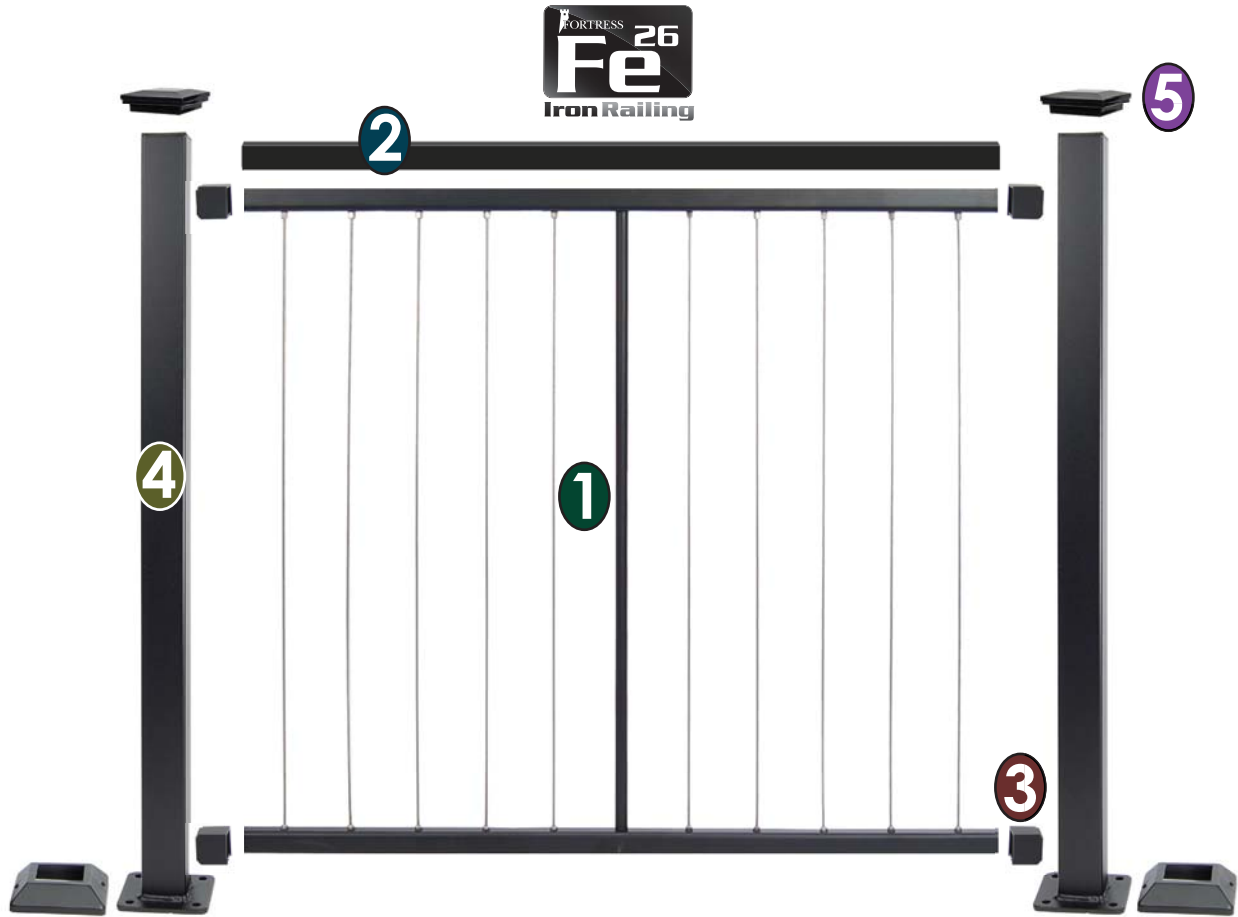

Fortress™ Vertical Cable Overview

Use the steps below for the following pages to complete your rail system

STEP 1 Choose Cable Rail Panel

STEP 4 Choose Post (Includes Skirt)

STEP 2 Choose Top Rail Cover

STEP 5 Select a Post Cap

STEP 3 Choose Brackets (4 Pack)

6' Rails Include 1 Cable Support

8' Rails Include 2 Cable Supports

ACTUAL FREIGHT CHARGES APPLY TO ALL FORTRESS™ RAIL ORDERS

Fortress™ Vertical Cable Rail - Black Sand

Fortress™ Vertical Cable Railing Panel - Level

Top / bottom rail measure
1-1/4" x 1-1/4"

Available in:
Black Sand

Fe²⁶ Vertical Cable Railing Panel

Sold in any quantity.

Fortress Fe²⁶ vertical cable panel for 36" or 42" rail heights. Top / bottom rail measure 1-1/4" x 1-1/4" with 1/8" cable railing infill. **Must purchase flat top rail cover or add your own cap rail to complete rail.** Brackets sold separately, see page 164.