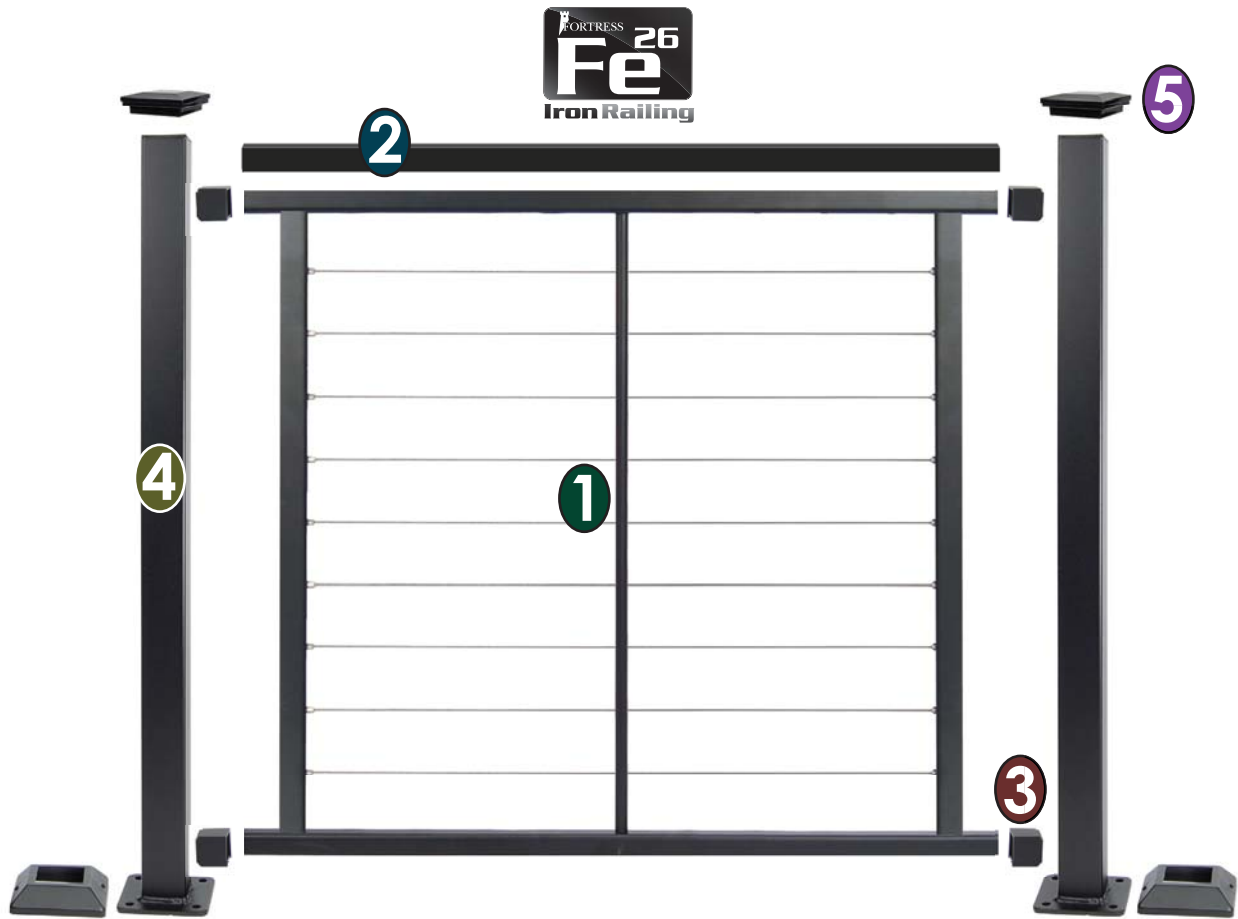

36" Rail Height (34" x 93" Panel)

42" Rail Height (40" x 93" Panel)

Item # 57134808 - Black Sand (Txt)

Item # **57140808** - Black Sand (Txt)

Fortress™ Vertical Cable Railing Panel - Adjustable Stair

Available in:
Black Sand

8' - Fe²⁶ Vertical Cable Adjustable Stair Panel

Sold in any quantity.

Fortress Fe²⁶ vertical cable panel for 36" or 42" rail heights. Top / bottom rail measure 1-1/4" x 1-1/4" with 1/8" cable railing infill. Panel adjustable up to 38°. **Must purchase flat top rail cover or add your own cap rail to complete rail.** Brackets sold separately, see page 164.

36" Rail Height (34" x 93" Panel)

42" Rail Height (40" x 93" Panel)

Item # 57234808 - Black Sand (Txt)

Item # **57240808** - Black Sand (Txt)

Fortress™ Horizontal Cable Overview

Use the steps below for the following pages to complete your rail system