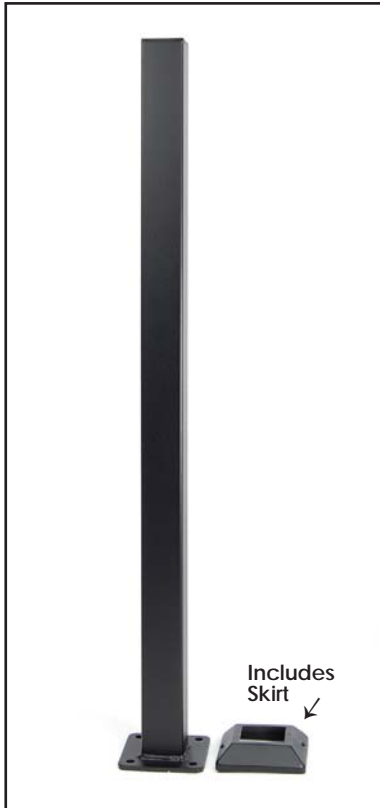

ACTUAL FREIGHT CHARGES APPLY TO ALL FORTRESS™ RAIL ORDERS

Fortress™ Posts, Caps & Skirts

Available in:
Black Sand

Fe²⁶ - 2" Iron Post with 2 pc. Skirt

Sold in any quantity.

2" x 39-1/2" Iron post with 4" flange and skirt used to install panels at a 36" rail height. Flange holes are 1/2" for fasteners. **Includes skirt for base.**

Item # 53302418 - Black Sand (Textured)

2" x 45-1/2" Iron post with 4" flange and skirt used to install panels at a 42" rail height. Flange holes are 1/2" for fasteners. **Includes skirt for base.**

Item # 53302478 - Black Sand (Textured)

FortressAccents 2" Post Cap

Sold in any quantity.

Accents flat die cast aluminum post cap for 2" post.

Item # 52500028 - Black Sand (Textured)

2" Post Skirt - Replacement

Sold in any quantity.

Fe²⁶ - 4" Post skirt included w/ post. **Also Sold separately.**

Item # 53504108 - Black Sand (Textured)