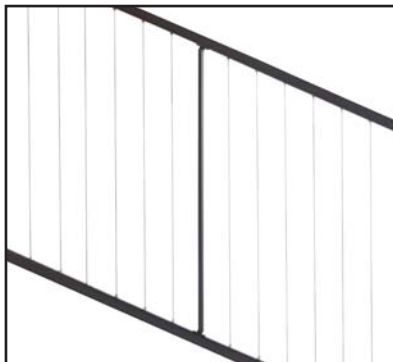

Top / bottom rail measure
1-1/4" x 1-1/4"

Available in:
Black Sand

Fe²⁶ Vertical Cable Railing Panel

Sold in any quantity.

Fortress Fe²⁶ vertical cable panel for 36" or 42" rail heights. Top / bottom rail measure 1-1/4" x 1-1/4" with 1/8" cable railing infill. **Must purchase flat top rail cover or add your own cap rail to complete rail.** Brackets sold separately, see page 164.

6' - Fe²⁶ Vertical Cable Railing Panel

36" Rail Height (34" x 69" Panel)

42" Rail Height (40" x 69" Panel)

Item # 57134608 - Black Sand (Txt)

Item # **57140608** - Black Sand (Txt)

8' - Fe²⁶ Vertical Cable Railing Panel

36" Rail Height (34" x 93" Panel)

42" Rail Height (40" x 93" Panel)

Item # 57134808 - Black Sand (Txt)

Item # **57140808** - Black Sand (Txt)

Fortress™ Vertical Cable Railing Panel - Adjustable Stair

Available in:
Black Sand

8' - Fe²⁶ Vertical Cable Adjustable Stair Panel

Sold in any quantity.

Fortress Fe²⁶ vertical cable panel for 36" or 42" rail heights. Top / bottom rail measure 1-1/4" x 1-1/4" with 1/8" cable railing infill. Panel adjustable up to 38°. **Must purchase flat top rail cover or add your own cap rail to complete rail.** Brackets sold separately, see page 164.