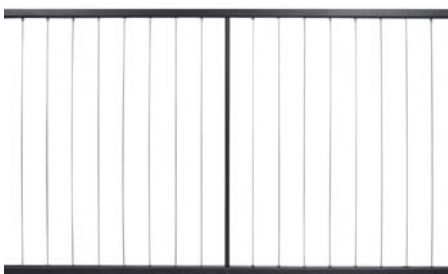

6' Rails Include 1 Cable Support