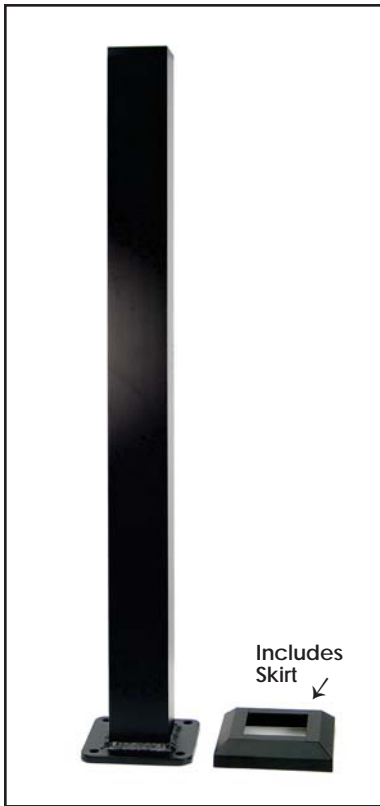

ACTUAL FREIGHT CHARGES APPLY TO ALL FORTRESS^{TM} RAIL ORDERS

Fortress^{TM} AI¹³ Posts, Caps & Skirts

Available in:

☐ White

☒ Black Sand

AI¹³ Aluminum 3" Post with 2 pc. Skirt

Sold in any quantity.

3" x 39-1/2" Aluminum post with 5-1/2" welded flange used to install panels at a 36" railing height. Flange holes are 1/2" for fasteners. **Includes skirt for base.**

Item # 51339011 - White

Item # 59339038 - Black Sand (Textured)

3" x 45-1/2" Aluminum post with 5-1/2" welded flange used to install panels at a 42" railing height. Flange holes are 1/2" for fasteners. **Includes skirt for base.**

Item # 51345011 - White

Item # 59345038 - Black Sand (Textured)

FortressAccents 3" Post Cap

Sold in any quantity.

Accents flat die cast aluminum post cap for 3" post.

Item # 52500031 - White

Item # 52500038 - Black Sand (Textured)

3" Post Skirt - Replacement

Sold in any quantity.

AI¹³ - 5-3/4" Post base cover included. Also sold separately.

Item # 51500031 - White

Item # 51500038 - Black Sand (Textured)