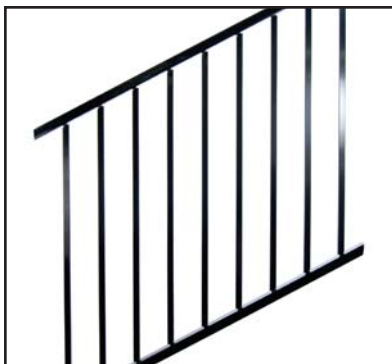

36" Rail Height (34" x 69" Panel)

Item # 51134691 - White
 Item # 51134698 - Black Sand (Txt)

42" Rail Height (40" x 69" Panel)

Item # 51140691 - White
 Item # 51140698 - Black Sand (Txt)

Top / bottom rail measure 1-5/8" x 1" and Infill balusters are 3/4" square for both level and stair panels.

8' - Al¹³ Traditional Aluminum Panel

Sold in any quantity

34" x 93" Fortress Al¹³ welded aluminum panel achieves a total railing height of 36". 40" x 93" Fortress Al¹³ welded aluminum panel achieves a total railing height of 42." Brackets sold separately, see next page.

36" Rail Height (34" x 93" Panel)

Item # 51134931 - White
 Item # 51134938 - Black Sand (Txt)

42" Rail Height (40" x 93" Panel)

Item # 51140931 - White
 Item # 51140938 - Black Sand (Txt)

FortressTM Al¹³ Adjustable Aluminum Stair Panels

Available in:
 White
 Black Sand

8' - Al¹³ Aluminum Adjustable Stair Panel

Sold in any quantity

Fortress Al¹³ aluminum panel for stairs and ramps, achieves a total railing height of either 36" or 42". Panel adjustable from 5° - 45°. Brackets sold separately, see next page.