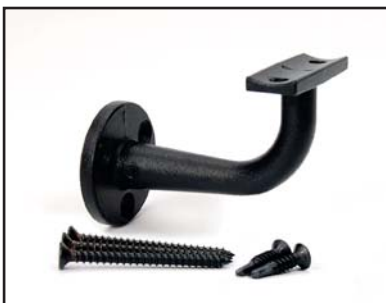

Available in:

1. ☐ White
   ☒ Black Sand

AI¹³ Aluminum Round Mid-Rail Bracket

2/Pack

Attaches 1-1/2" round handrail to post or wall. Includes color matched screws for wood and metal. Sold as pair.

Item # 50500011 - White
Item # 50500018 - Black Sand (Textured)