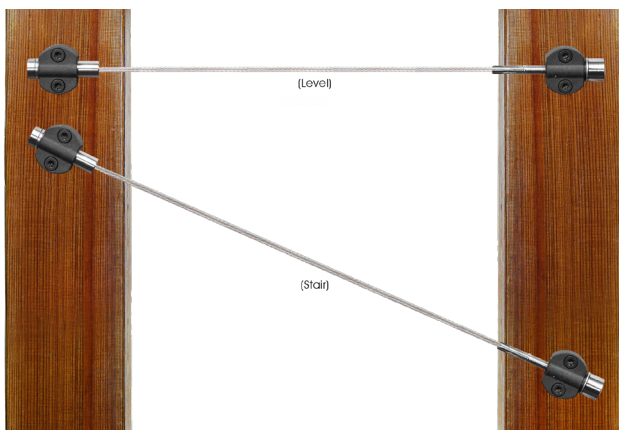

Express Mount Brackets for Cable

Express Mount Brackets™

Cable Railing Made Easy!

End Bracket

End Posts - Level & Stair

Intermediate Bracket

Intermediate Posts - Level & Stair

Corner Bracket

Corners Posts & 45° Angles

For level runs:

- Threaded Tensioner to Pull-Lock®.

For stairs, pitched runs:

- Threaded Tensioner to Pull-Lock®.

RailFX® Express Mount Brackets w/ DekPro™ InvisiCable

DekPro™ InvisiCable for Express Mount Brackets

InvisiCable™ Kit for Wood

Sold in kits.

Cable railing kit made from 1/8" high quality 316 grade stainless steel. Includes 1 strand of cable with 2.75" threaded stud on one end, Pull-Lock™ fitting, washers, nut and 2 end caps.

THREADED STUD WITH
CAP, NUT AND WASHER

PULL-LOCK™ LAG

Available in:
Black

Express Mount - End Fitting

Sold in 20 Packs.

End fittings attaches to end post and holds cable fitting. Kit includes: 20 End Fittings, 20 Fitting Adapters & 40 Wood Screws with T25 Torx Drive.