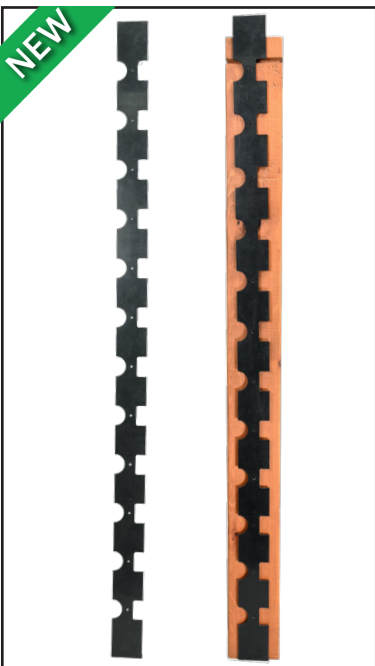

InvisiCable™ Kit for Wood

Sold in kits.

Cable railing kit made from 1/8" high quality 316 grade stainless steel. Includes 1 strand of cable with 2.75" threaded stud on one end, Pull-Lock™ fitting, washers, nut and 2 end caps.

Item # RFXFMCEFKIT

Available in:
Black

Express Mount - Intermediate Fitting

Sold in 10 Packs.

Intermediate fittings attaches to intermediate post and allows cable to pass through. Kit includes: 10 Intermediate Fittings & 20 Wood Screws with T25 Torx Drive.

Item # RFXFMCIFKIT

Available in:
Black

Express Mount - Corner Fitting

Sold in 10 Packs.

Corner fittings attach to corner post and allows cable to pass around the corner post smoothly. Kit includes: 10 Corner Fittings & 20 Wood Screws with T25 Torx Drive.

Item # RFXFMCCFKIT

Available in:
Black

Express Mount Post Template

Sold in any quantity.

Post Template correctly spaces out cable fittings. Works for End, Intermediate and Corner fittings. Must be clamped to post.