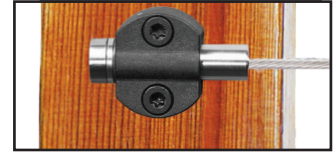

InvisiCable™ Kit for Wood

Sold in kits.

Cable railing kit made from 1/8" high quality 316 grade stainless steel. Includes 1 strand of cable with 2.75" threaded stud on one end, Pull-Lock™ fitting, washers, nut and 2 end caps.

THREADED STUD WITH
CAP, NUT AND WASHER

PULL-LOCK™ LAG

Available in:
Black

Express Mount - End Fitting

Sold in 20 Packs.

End fittings attaches to end post and holds cable fitting. Kit includes: 20 End Fittings, 20 Fitting Adapters & 40 Wood Screws with T25 Torx Drive.

Item # RFXFMCEFKIT

Available in:
Black

Express Mount - Intermediate Fitting

Sold in 10 Packs.

Intermediate fittings attaches to intermediate post and allows cable to pass through. Kit includes: 10 Intermediate Fittings & 20 Wood Screws with T25 Torx Drive.