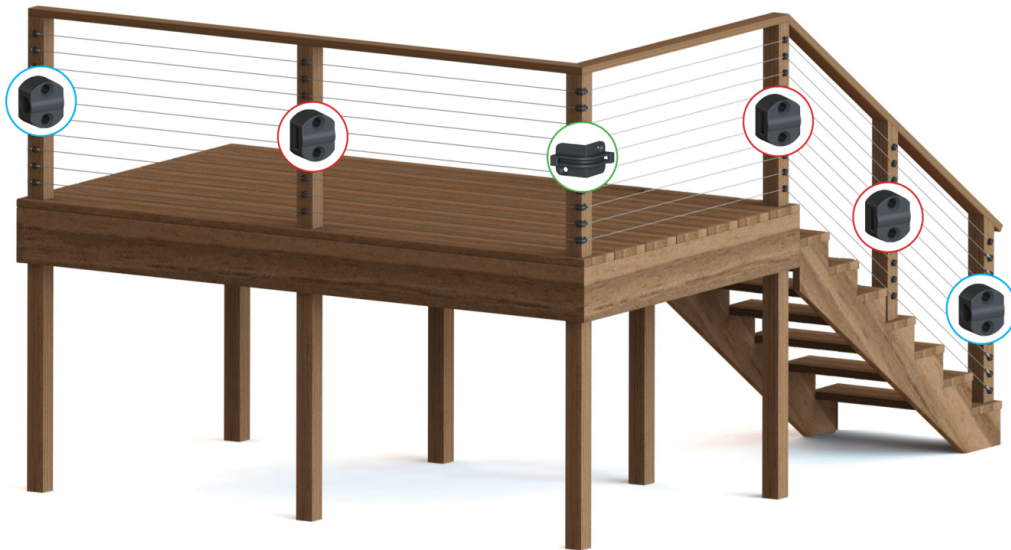

Express Mount Brackets for Cable

Express Mount Brackets™

Cable Railing Made Easy!

End Bracket

End Posts - Level & Stair

Intermediate Bracket

Intermediate Posts - Level & Stair

Corner Bracket

Corners Posts & 45° Angles

For level runs:

- Threaded Tensioner to Pull-Lock®.

For stairs, pitched runs:

- Threaded Tensioner to Pull-Lock®.

RailFX® Express Mount Brackets w/ DekPro™ InvisiCable

DekPro™ InvisiCable for Express Mount Brackets

InvisiCable™ Kit for Wood

Sold in kits.

Cable railing kit made from 1/8" high quality 316 grade stainless steel. Includes 1 strand of cable with 2.75" threaded stud on one end, Pull-Lock™ fitting, washers, nut and 2 end caps.

Item # RFXFMCIFKIT

Available in:
Black

Express Mount - Corner Fitting

Sold in 10 Packs.

Corner fittings attach to corner post and allows cable to pass around the corner post smoothly. Kit includes: 10 Corner Fittings & 20 Wood Screws with T25 Torx Drive.