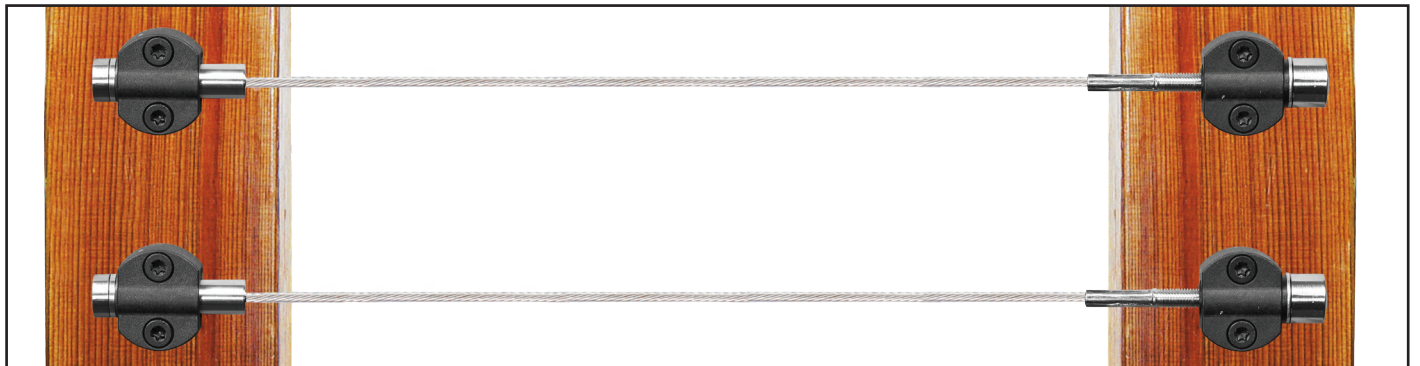

Corners Posts & 45° Angles

For level runs:

- Threaded Tensioner to Pull-Lock®.

For stairs, pitched runs:

- Threaded Tensioner to Pull-Lock®.

RailFX® Express Mount Brackets w/ DekPro™ InvisiCable

DekPro™ InvisiCable for Express Mount Brackets

InvisiCable™ Kit for Wood

Sold in kits.

Cable railing kit made from 1/8" high quality 316 grade stainless steel. Includes 1 strand of cable with 2.75" threaded stud on one end, Pull-Lock™ fitting, washers, nut and 2 end caps.

THREADED STUD WITH
CAP, NUT AND WASHER

PULL-LOCK™ LAG

Available in:
Black

Express Mount - End Fitting

Sold in 20 Packs.

End fittings attaches to end post and holds cable fitting. Kit includes: 20 End Fittings, 20 Fitting Adapters & 40 Wood Screws with T25 Torx Drive.