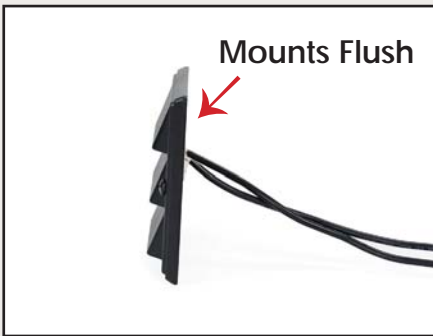

DekPro™ EFFEX Louvered Step Light

Sold in any quantity.

Step Light **mounts flush** to surface and requires **no cut out for a back box**. Used to illuminate steps or walkways. Features 2 ea. - 3' Quick Connect leads for easy wiring. High quality LED Lights. Draws **1.5 watts** per fixture. Measures 4-1/4"W x 3-1/2"H. Light color - 3000 - 3500K.

- Item # DPRISERLABT - Absolute Black (shown)
- Item # DPRISERLCBT - Cocoa Bronze
- Item # DPRISERLDWT - Dream White