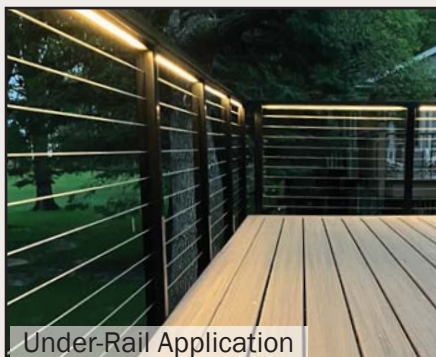

Under-Rail Application