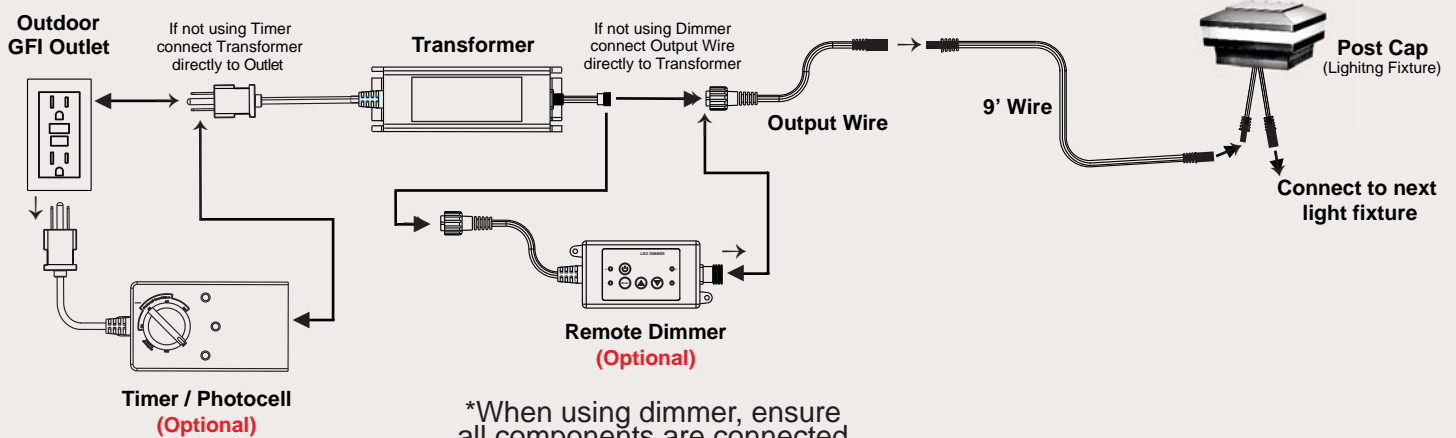

Power Supply Diagram