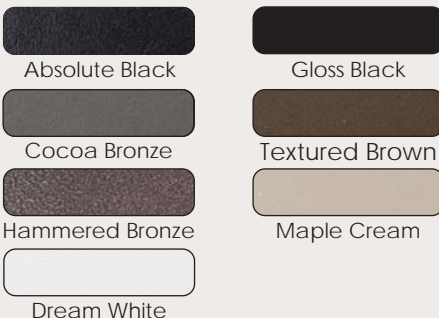

### Additional Color Options

Gloss Black

Textured Brown

Hammered Bronze

Gloss White

*Colors shown are an approximate representation. Please see actual product sample when selecting color.*

#### 4" Cap (Actual Opening 4-1/16")

- Item # DPPC4PABT - Absolute Black
- Item # DPPC4PGBLK - Gloss Black
- Item # DPPC4PCBT - Cocoa Bronze
- Item # DPPC4PBRNT - Textured Brown
- Item # DPPC4PHBRZ - Hamm Bronze
- Item # DPPC4PDWT - Dream White
- Item # DPPC4PMCT - Maple Cream
- Item # DPPC4PGWHT - Gloss White

#### 5-5/8" Cap (Actual Opening 5-3/4")

- Item # DPPC558PABT - Absolute Black
- Item # DPPC558PGBLK - Gloss Black
- Item # DPPC558PCBT - Cocoa Bronze
- Item # DPPC558PBRNT - Textured Brown
- Item # DPPC558PHBRZ - Hamm Bronze
- Item # DPPC558PDWT - Dream White

Available Colors: