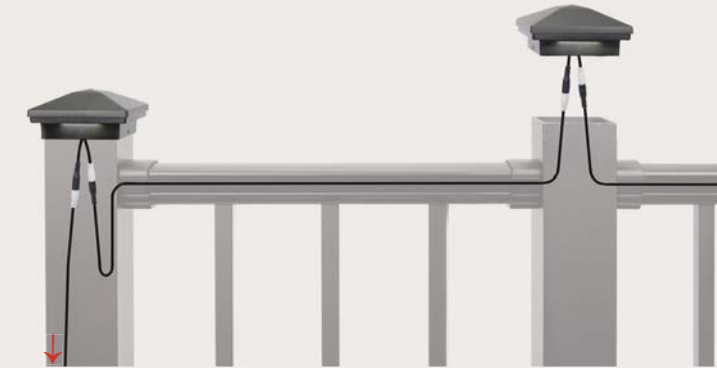

Wiring Overview

Rail Wiring Overview

Quick Connect Wiring

Transformer