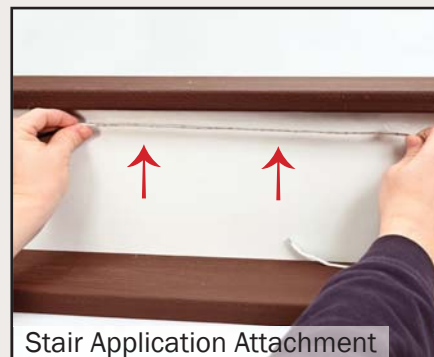

Stair Application Attachment