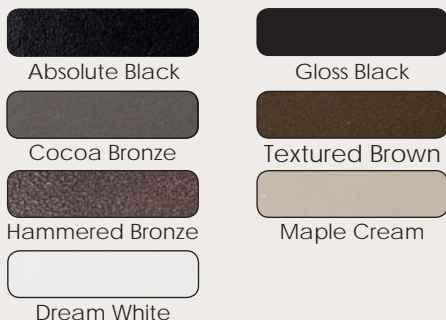

6" Cap (Actual Opening 6-1/8")

- Item # DPPC6PABT - Absolute Black
- Item # DPPC6PGBLK - Gloss Black
- Item # DPPC6PCBT - Cocoa Bronze
- Item # DPPC6PBRNT - Textured Brown
- Item # DPPC6PHBRZ - Hamm Bronze
- Item # DPPC6PDWT - Dream White

Available Colors: