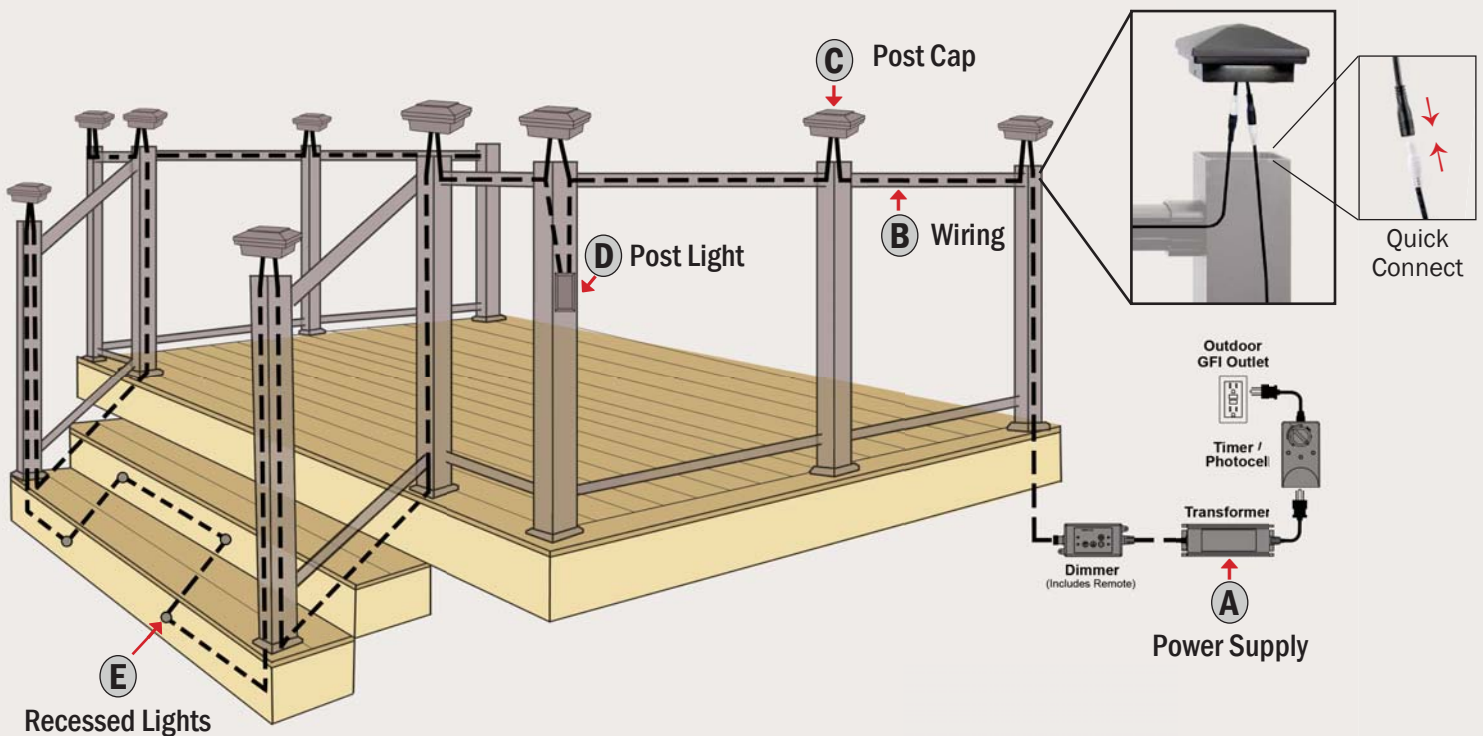

Wiring Overview

Deck Wiring Overview

Components List:

Lighting Overview - Featuring DekPro™ Prestige Aluminum Railing

See illustration above as reference. Dashed lines are a representation of approximate wire locations, each installation will vary.

- Run wire from your transformer to the location of your first post.
  Note: Do not plug in transformer until all wires are run.
- Wiring will go up the post to your first lighting fixture. Drill a minimum 1/2" hole through the deck board to allow passage of the wiring through the board and into the post.
  Tip: Laying post on its side prior to attaching to deck will allow for easier installation of wire. Use a fish tape or equivalent to pull wire to the top of the post. Tape wire to the top of post.
- Once wire is installed into first post, stand the post upright and secure into place. (Plumb as necessary)
- From the first lighting fixture, run a 9' Quick Connect Cable into the post and through the top rail to the next light. Continue this method until all lights are connected. (Brackets and posts need to be drilled to run wire)
  Note: Wiring cannot be run through the top rail of stairs. For stairs, wiring should be run up the posts.
- Once lights are all connected, plug transformer into GFI protected 115V outlet and check to ensure all lights are illuminated, if any lights have not illuminated unplug transformer and check connections. Once all lights are working properly securely attach caps to the post.

All DekPro™ EFFEX Lighting Products are Non-Polarity Sensitive