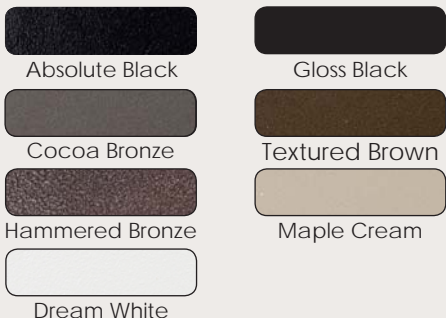

6" Cap (Actual Opening 6-1/8")

- Item # DPPC6PABT - Absolute Black
- Item # DPPC6PGBLK - Gloss Black
- Item # DPPC6PCBT - Cocoa Bronze
- Item # DPPC6PBRNT - Textured Brown
- Item # DPPC6PHBRZ - Hamm Bronze
- Item # DPPC6PDWT - Dream White

Available Colors:

Plateau - Flat Top Post Cap

Sold in any quantity.

The flat top design of the Plateau post cap features a classic style that fits most design schemes. Made with premium aluminum components and finished with a durable powder coating. Fasten cap to post using color matched stainless steel screws (included) or silicone adhesive.

3-5/8" Cap (Actual Opening 3-5/8")

- Item # DPPC358FABT - Absolute Black
- Item # DPPC358FGBLK - Gloss Black
- Item # DPPC358FCBT - Cocoa Bronze
- Item # DPPC358FBRNT - Textured Brown
- Item # DPPC358FHBRZ - Hamm Bronze (shown)
- Item # DPPC358FDWT - Dream White
- Item # DPPC358FMCT - Maple Cream

Available Colors:

Post Caps

DekPro™ EFFEX Post Caps for Prestige Railing

Available Textured Colors:

Absolute Black

Cocoa Bronze

Dream White

Maple Cream