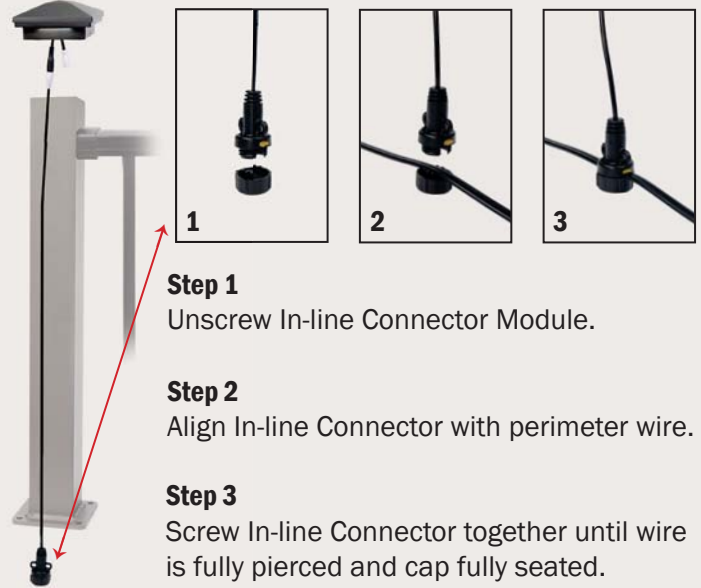

All DekPro™ EFFEX Lighting Products are Non-Polarity Sensitive

Wiring Overview

Rail Wiring Overview

Quick Connect Wiring

Run cable from the transformer up the first post to the post cap (left) and connect via Quick Connect connections. From there, use a 9' Quick Connect cable to run through the top rail to the next post. Continue this process until all post caps are connected. (Brackets and posts will need to be drilled to accommodate cable)

In-Line Connector (Optional)

Step 1

Unscrew In-line Connector Module.

Step 2

Align In-line Connector with perimeter wire.

Step 3

Screw In-line Connector together until wire is fully pierced and cap fully seated.