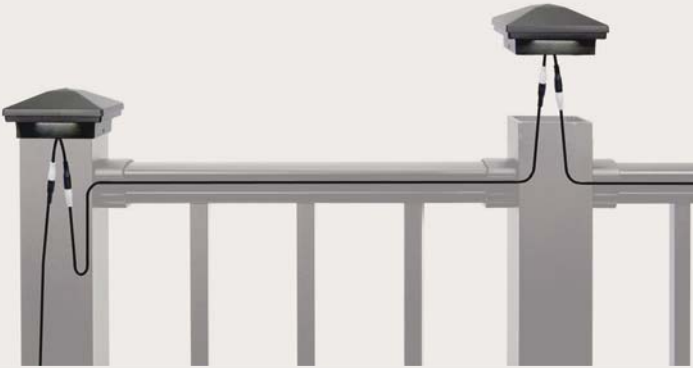

Wiring Overview

Rail Wiring Overview

Quick Connect Wiring