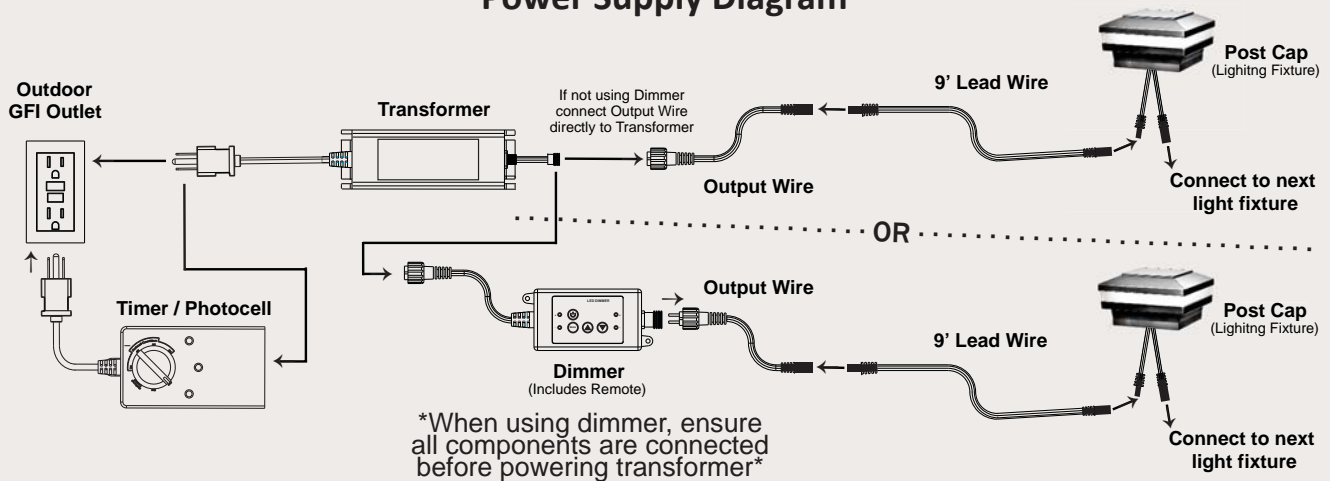

Item # DP9CABLEMF

DekPro Quick Connect System

DekPro™ EFFEX In-Line Connector Cable

Sold in any quantity.

Used optionally, this 6' cable enables post caps to be wired by tapping into 12 Gauge perimeter wire below the deck and transferring the power up the post and to the lighting fixture. Provides a watertight connection.

Item # DPPIGTAIL72

Item #: LVW122100 - 100' - 12 gauge outdoor rated wire
Item #: LVW122250 - 250' - 12 gauge outdoor rated wire

DekPro Quick Connect System

Power Supply Diagram

This guide represents the most common installation method for DekPro™ EFFEX lighting. More information can be found at our website www.dekpromfg.com in regards to alternative wiring methods.

For full warranty coverage details visit www.dekpromfg.com

Wiring Overview

Deck Wiring Overview

Components List:

A. Power Supply

B. Wiring

C. Post Cap

D. Post Light