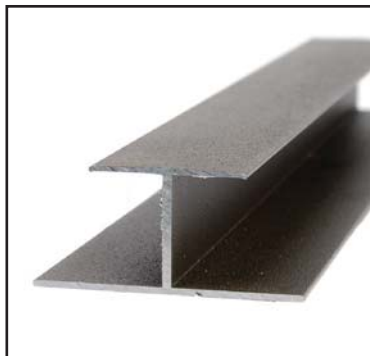

Edge/Perimeter Trim

Sold in any quantity.

Edge trim made of high quality powder coated aluminum and works for both the 100 and 200 series deck planks, attaches with color matched stainless steel screws sold separately below.

Solid Color:

- 12' Item # **LDE12SOLIDCOLOR** + Color
- 14' Item # **LDE14SOLIDCOLOR** + Color
- 16' Item # **LDE16SOLIDCOLOR** + Color
- 18' Item # **LDE18SOLIDCOLOR** + Color
- 20' Item # **LDE20SOLIDCOLOR** + Color

ACTUAL FREIGHT CHARGES APPLY TO ALL ALUMINUM DECKING ORDERS

Marriage/Splice Strip

Sold in any quantity.

Marriage strip made of high quality powder coated aluminum and works for both the 100 and 200 series deck planks, allows deck boards to be spliced at ends for long runs and attaches with stainless steel screws sold separately below