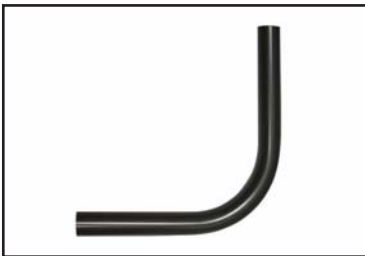

- Item # 301060 - Black
- Item # 301064 - Bronze
- Item # 301062 - White

Available in:

- Black
- Bronze
- White

90 Degree Elbow - Outside Corner

Sold in any quantity.

Joins 1-1/2" rail for outside corner connection.

- Item # 301084 - Black
- Item # 301088 - Bronze
- Item # 301086 - White

Available in:

- Black
- Bronze
- White

90 Degree Angle Rail - Inside Corner

Sold in any quantity.

Large 90 degree rail for inside corner applications. Requires rail connector splice at each end. (Sold Separately)