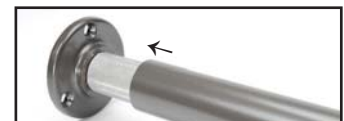

ACTUAL FREIGHT CHARGES APPLY TO ALL SOLUTIONS^{TM} RAIL ORDERS

1-1/2" Solutions^{TM} Aluminum Secondary Handrail - ADA Compliant

- Meets IRC, IBC Requirements
- Low Maintenance
- Clean Seams and Joints
- Sturdy and Rigid
- ADA Handicap Compliant
  1-1/2" meets ADA standards I/A/W
  DOJ289 CFR Part 36 Section 4
- Commercial Quality Railing

Available in:

- Black
- Bronze
- White

8' Straight Handrail

Sold in any quantity.

1-1/2" x 8' Graspable handrail meets IRC, IBC requirements for secondary handrail system.

- Item # 301000 - Black
- Item # 301004 - Bronze
- Item # 301002 - White

Available in:

- Black
- Bronze
- White

Handrail Connector Splice

Sold in any quantity.

Splices handrail components together for a rigid, sturdy connection.

- Item # 301030 - Black
- Item # 301034 - Bronze
- Item # 301032 - White

Available in:

- Black
- Bronze
- White

Wall Plate Bracket

Sold in any quantity.

Bracket is made to connect handrail to any flat surface where rail starts or ends at a vertical face. For use with level installations only.

- Item # 301120 - Black
- Item # 301124 - Bronze
- Item # 301122 - White