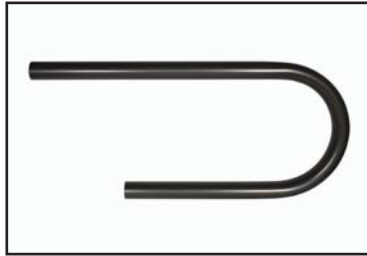

- Item # 301006 - Black
- Item # 301010 - Bronze
- Item # 301008 - White

ACTUAL FREIGHT CHARGES APPLY TO ALL SOLUTIONSTM RAIL ORDERS

Available in:

- Black
- Bronze
- White

Universal Angle Rail Connector

Sold in any quantity.

Universal connector for two sections of hand rail at non-typical angles. Cut rails to proper angle and insert universal connector. Includes two splices and color match screws.

- Item # 301036 - Black
- Item # 301040 - Bronze
- Item # 301038 - White